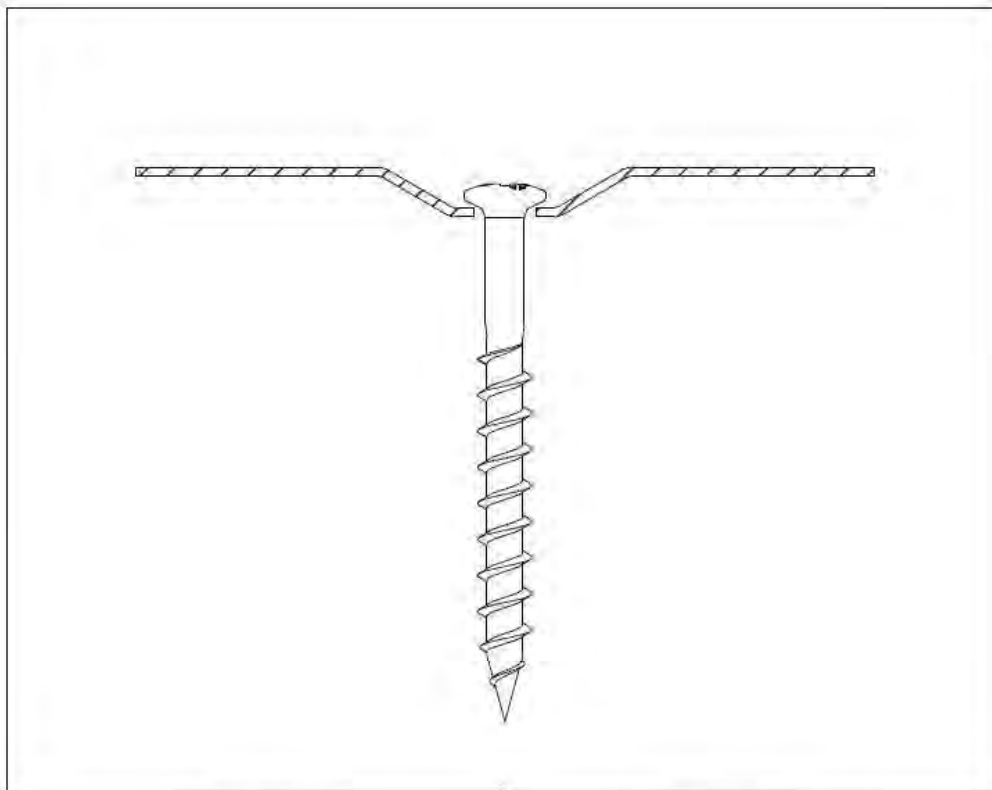

Eurofast
DVP-DF-8240R

DVP-DF-8240R

GBS 6,0 x L

Eurofast GBS
6,0 x L