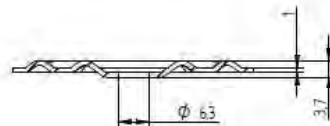

Combination:
Eurofast DVP-EF-5010N
Eurofast DFHD 6,7 x 32

Van Roij Fasteners Europe b.v.
Jan Tooropstraat 16
NL-5753 DK Deurne
copyright © 12.2015