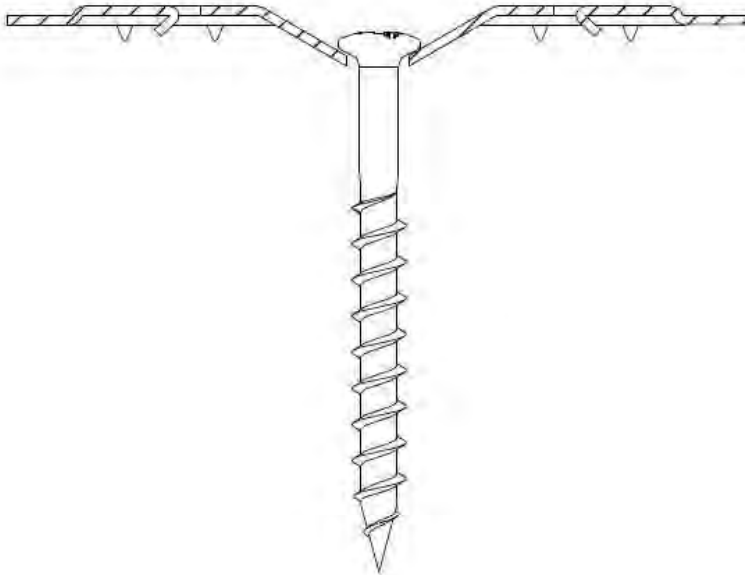

Eurofast
DVP-EF-51N

Combination:
Eurofast DVP-EF-51N
Eurofast GBS-A2 6,0 x L

Van Roij Fasteners Europe b.v.
Jan Tooropstraat 16
NL-5753 DK Deurne
copyright © 12.2015

DVP-DFB-8240D

GBSA2 6,0 x L

Eurofast GBS-A2
6,0 x L