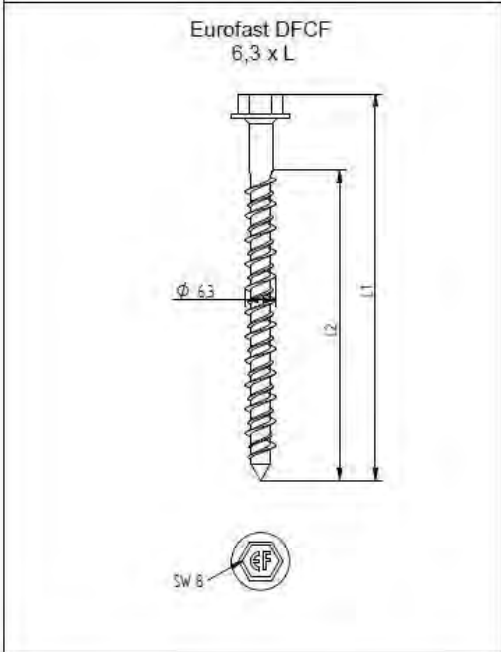

DVP-EF-7010D	DFCF 6,3 x L

Combination:
Eurofast DVP-EF-7010D
Eurofast DFCF 6,3 x L

Van Roij Fasteners Europe b.v.
Jan Tooropstraat 16
NL-5753 DK Deurne
copyright © 12.2015