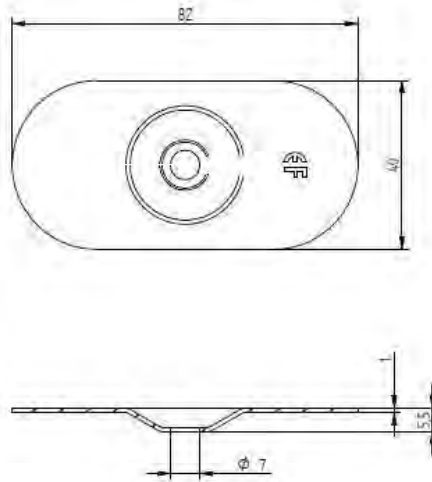

DVP-DF-8240R

DFCF 6,3 x L

Combination:
Eurofast DVP-DF-8240R
Eurofast DFCF 6,3 x L

Van Roij Fasteners Europe b.v.
Jan Tooropstraat 16
NL-5753 DK Deurne
copyright © 12.2015