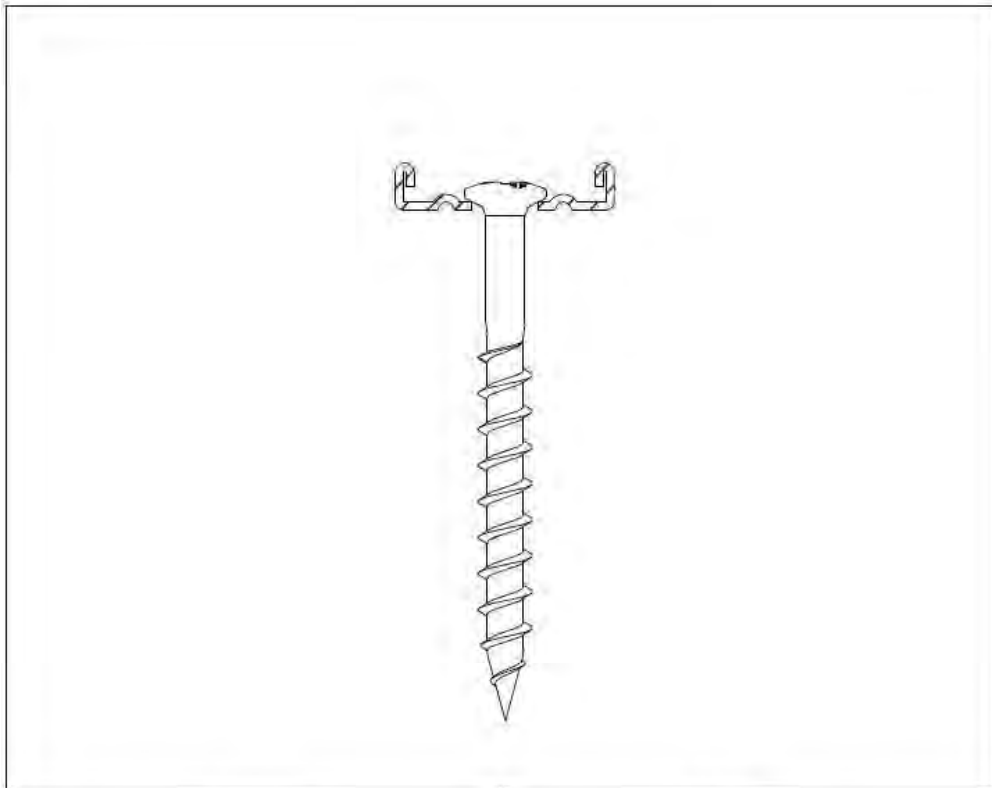

Eurofast
EDF-BAR-F

EDF-BAR-F 30 x 2250

GBS 6,0 x L

Eurofast GBS
6,0 x L