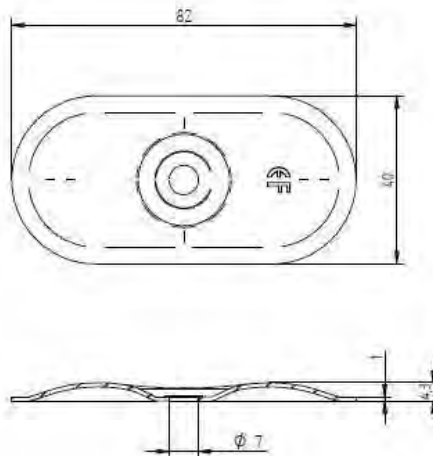

Combination:
Eurofast DVP-DF-8240R
Eurofast GBS 6,0 x L

Van Roij Fasteners Europe b.v.
Jan Tooropstraat 16
NL-5753 DK Deurne
copyright © 12.2015

DVP-DF-8240H

GBS 6,0 x L

Eurofast GBS
6,0 x L

Eurofast
DVP-DF-8240H