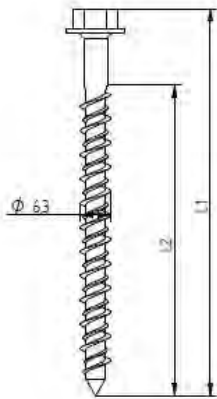

DVP-DF8240XH

DFCF 6,3 x L

Combination:
Eurofast DVP-DF8240XH
Eurofast DFCF 6,3 x L

Van Roij Fasteners Europe b.v.
Jan Tooropstraat 16
NL-5753 DK Deume
copyright © 12.2015