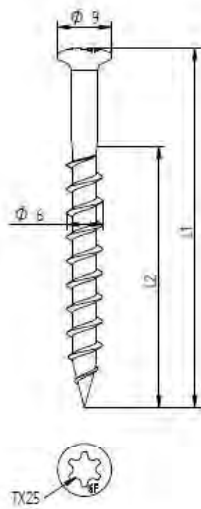

Combination:
Eurofast DVP-DF8240XH
Eurofast GBS 6,0 x L

Van Røij Fasteners Europe b.v.
Jan Tooropstraat 16
NL-5753 DK Deurne
copyright © 12.2015

DVP-DF-8240R

GBS 6,0 x L

Eurofast GBS
6,0 x L

Eurofast
DVP-DF-8240R