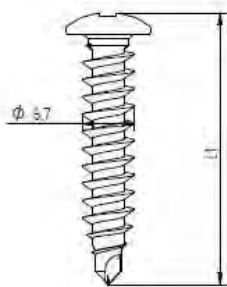

Combination:
Eurofast DVP-EF-5010N
Eurofast DFHD 6,7 x 32

Van Roij Fasteners Europe b.v.
Jan Tooropstraat 16
NL-5753 DK Deurne
copyright © 12.2015