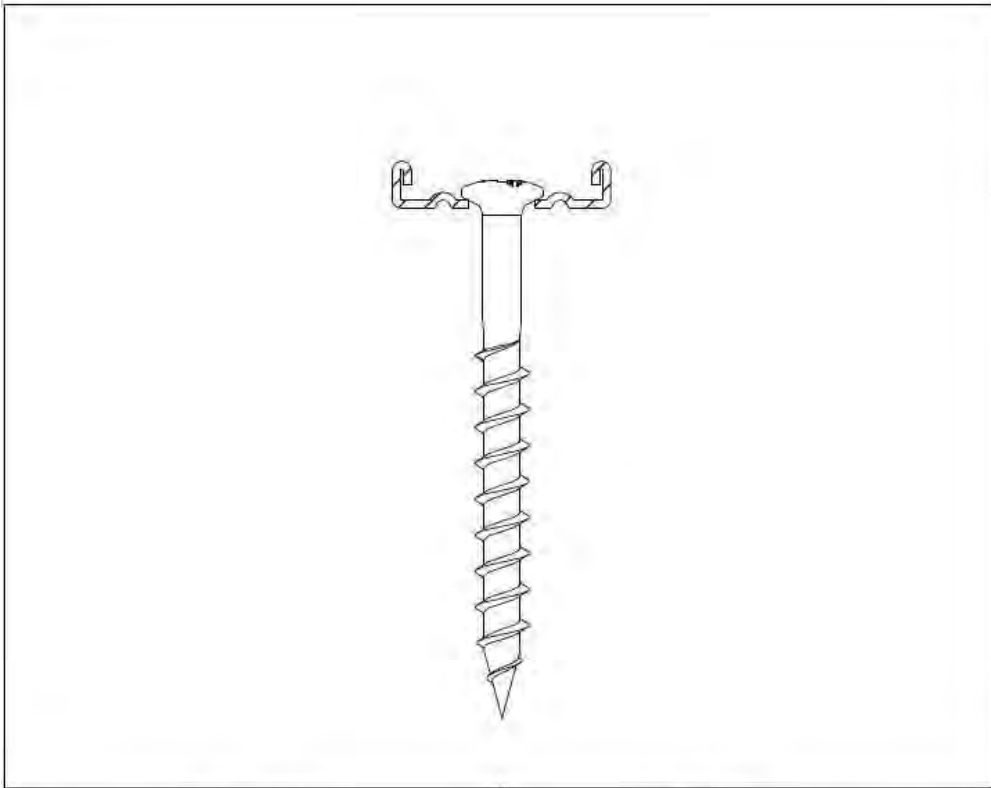

Eurofast
EDF-BAR-F

EDF-BAR-F 30 x 2250

GBSA2 6,0 x L

Eurofast GBS-A2
6,0 x L