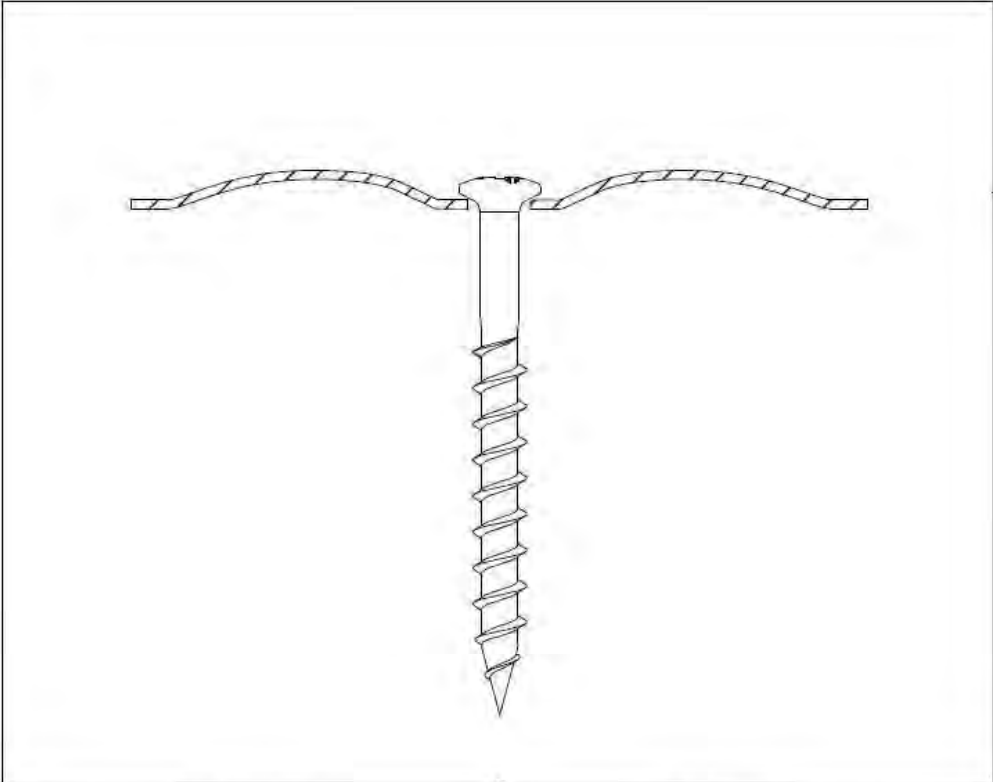

DVP-DF-8240H	GBSA2 6,0 x L

Combination:
Eurofast DVP-DF-8240H
Eurofast GBS-A2 6,0 x L

Van Roij Fasteners Europe b.v.
Jan Tooropstraat 16
NL-5753 DK Deurne
copyright © 12.2015