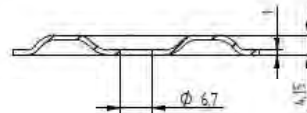

DVP-EF-51N

DFHD 6,7 x 32

Eurofast
DVP-EF-51N

Combination:
Eurofast DVP-EF-51N
Eurofast DFHD 6,7 x 32

Van Roij Fasteners Europe b.v.
Jan Tooropstraat 16
NL-5753 DK Deurne
copyright © 12.2015