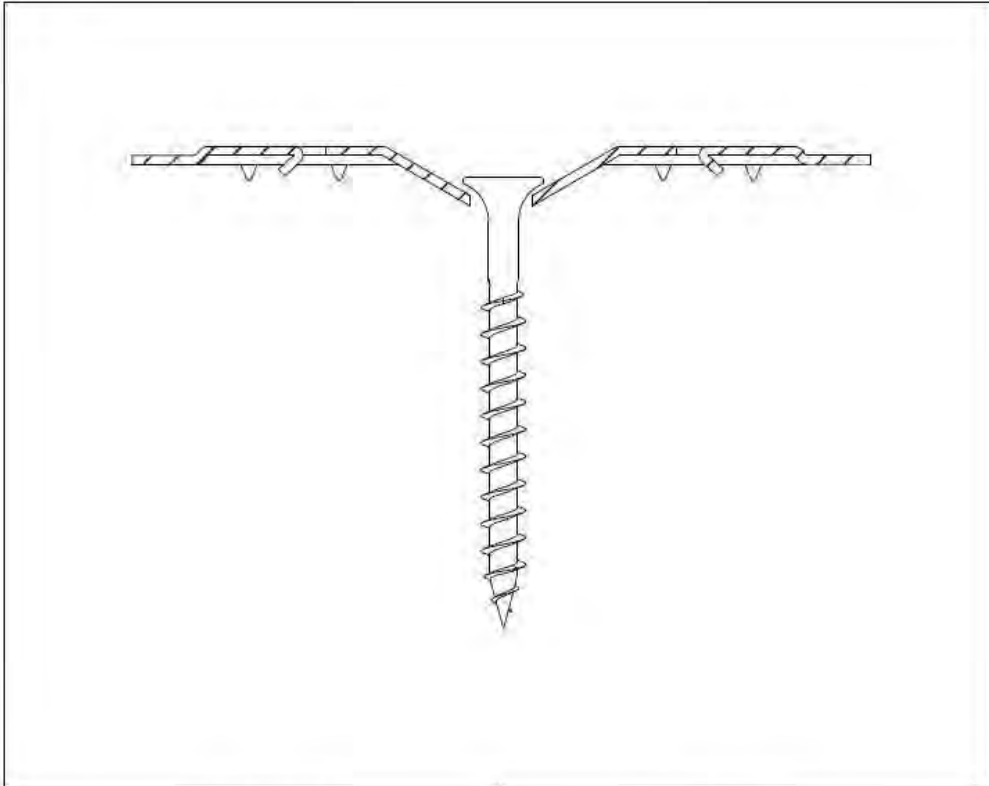

Eurofast
DVP-DFB8240D

DVP-DFB-8240D

EDS-H 5,0 x L

Eurofast EDS-H
5,0 x L