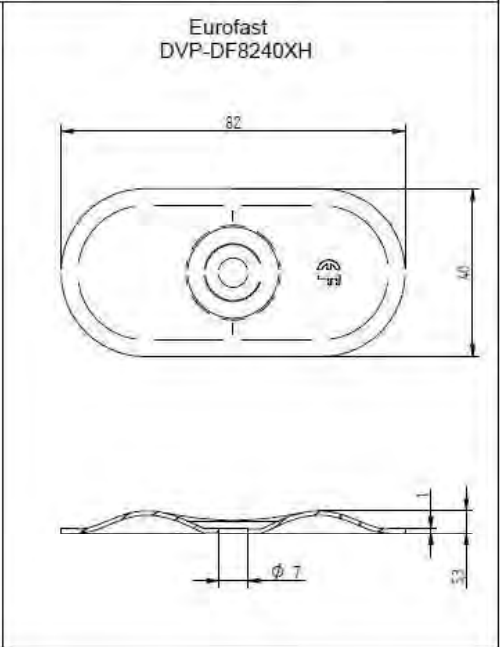

DVP-DF-8240XH	GBS 6,0 x L

Combination:
Eurofast DVP-DF8240XH
Eurofast GBS 6,0 x L

Van Røij Fasteners Europe b.v.
Jan Tooropstraat 16
NL-5753 DK Deurne
copyright © 12.2015