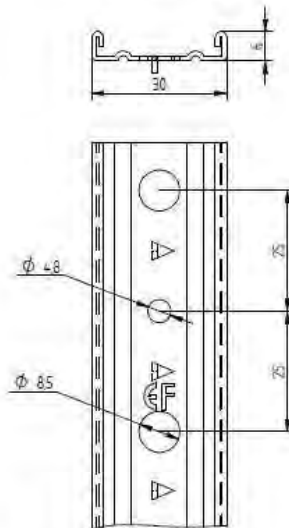

Eurofast
EDF-BAR-FB