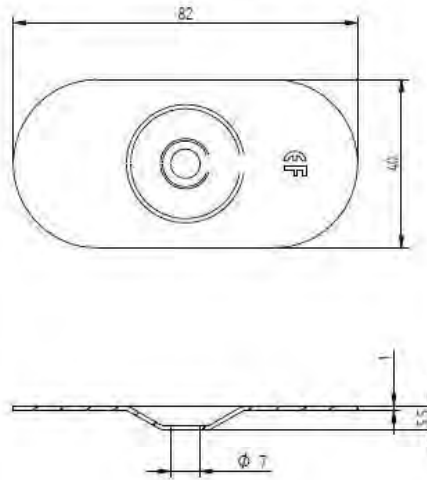

Combination:
Eurofast DVP-DF8240XH
Eurofast GBS 6,0 x L

Van Røij Fasteners Europe b.v.
Jan Tooropstraat 16
NL-5753 DK Deurne
copyright © 12.2015

DVP-DF-8240R

GBS 6,0 x L

Eurofast GBS
6,0 x L

Eurofast
DVP-DF-8240R