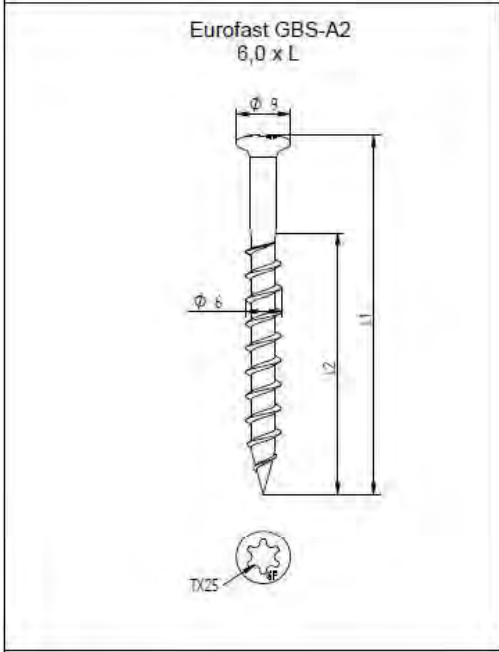

BIO-45-L	GBSA2 6,0 x L

Combination:
Eurofast BIO-45-L
Eurofast GBS-A2 6,0 x L

Van Roij Fasteners Europe b.v.
Jan Tooropstraat 16
NL-5753 DK Deurne
copyright © 12.2015