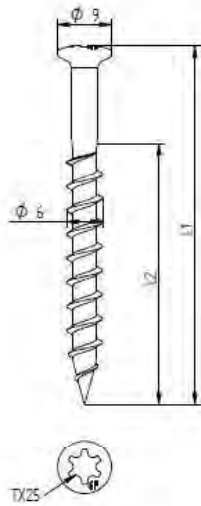

Combination:
Eurofast DVP-DF-8240H
Eurofast GBS-A2 6,0 x L

Van Roij Fasteners Europe b.v.
Jan Tooropstraat 16
NL-5753 DK Deurne
copyright © 12.2015

DVP-DF-8240D

GBSA2 6,0 x L

Eurofast GBS-A2
6,0 x L

Eurofast
DVP-DF-8240D