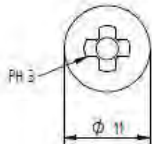

DVP-EF-51N

DFHD 6,7 x 32

Eurofast DFHD
6,7 x 32

Combination:
Eurofast DVP-EF-51N
Eurofast DFHD 6,7 x 32

Van Roij Fasteners Europe b.v.
Jan Tooropstraat 16
NL-5753 DK Deurne
copyright © 12.2015