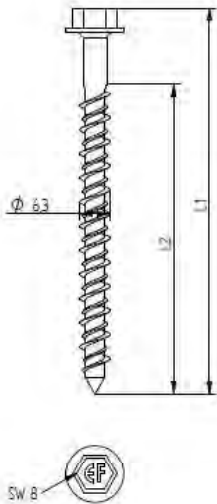

DVP-DF-8240R

DFCF 6,3 x L

Combination:
Eurofast DVP-DF-8240R
Eurofast DFCF 6,3 x L

Van Roij Fasteners Europe b.v.
Jan Tooropstraat 16
NL-5753 DK Deurne
copyright © 12.2015