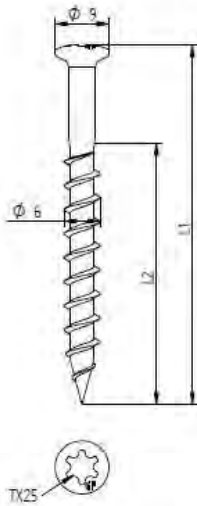

Eurofast GBS-A2
6,0 x L