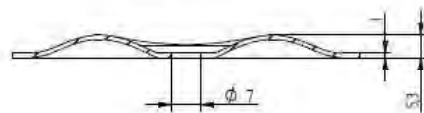

DVP-DF8240XH

DFCF 6,3 x L

Combination:
Eurofast DVP-DF8240XH
Eurofast DFCF 6,3 x L

Van Roij Fasteners Europe b.v.
Jan Tooropstraat 16
NL-5753 DK Deume
copyright © 12.2015