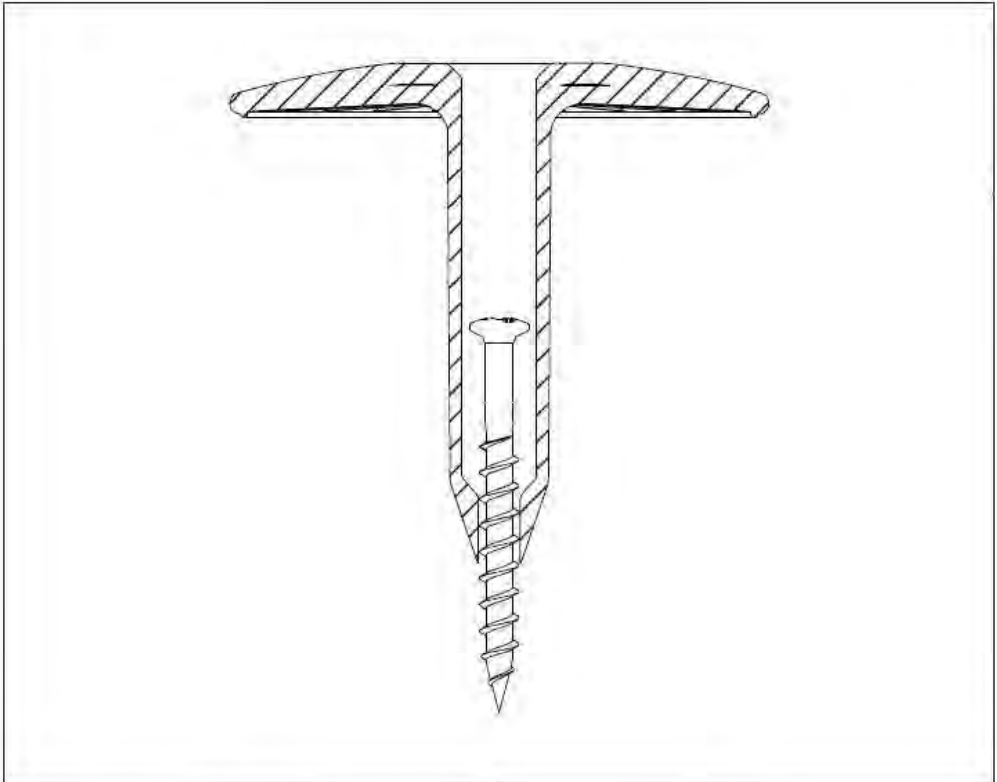

VRF Eurofast
TLK Ø 45

Van Roij Fasteners Europe b.v.

Combination:
Eurofast TLK Ø 45 x L
Eurofast GBS 8,0 x L

Range GBS-6,0 x L

BIO-45-L	GBS 6,0 x L
----------	-------------

Eurofast GBS
6,0 x L

Eurofast
TLK-75