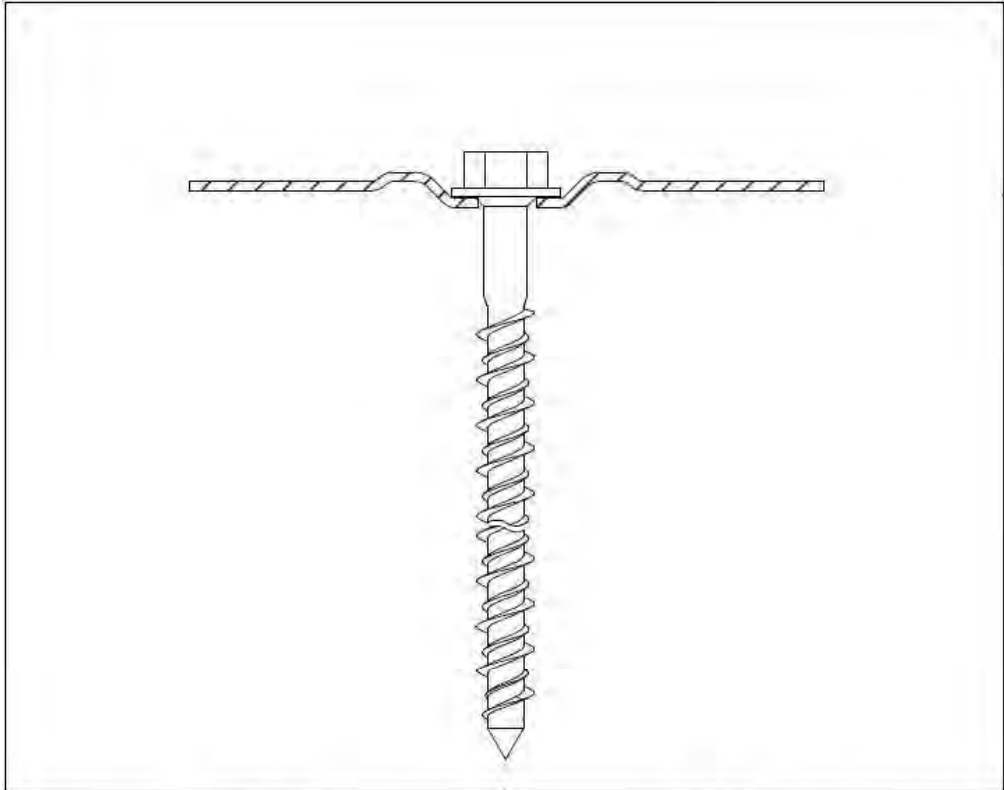

DVP-EF-7010N	DFCF 6,3 x L

Combination:
Eurofast DVP-EF-7010N
Eurofast DFCF 6,3 x L

Van Roij Fasteners Europe b.v.
Jan Tooropstraat 16
NL-5753 DK Deurne
copyright © 12.2015