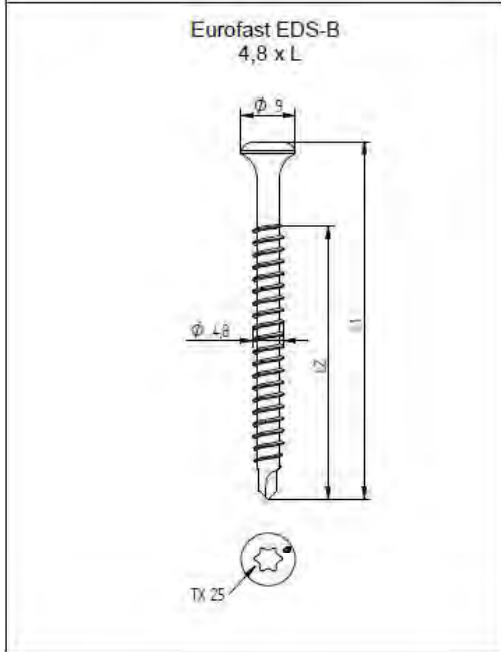

TLK- 75	EDS-B-4,8 x L

Combination:
Eurofast TLK- 75
Eurofast EDS-B-4,8 x L

Van Røij Fasteners Europe b.v.
Jan Tooropstraat 16
NL-5753 DK Deurne
copyright © 12.2015