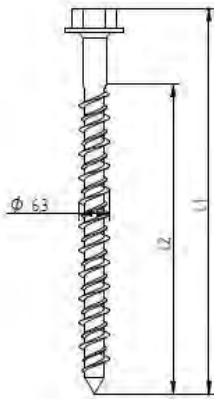

Combination:
Eurofast DVP-EF-5010N
Eurofast DFCF 6,3 x L

Van Roij Fasteners Europe b.v.
Jan Tooropstraat 16
NL-5753 DK Deurne
copyright © 12.2015