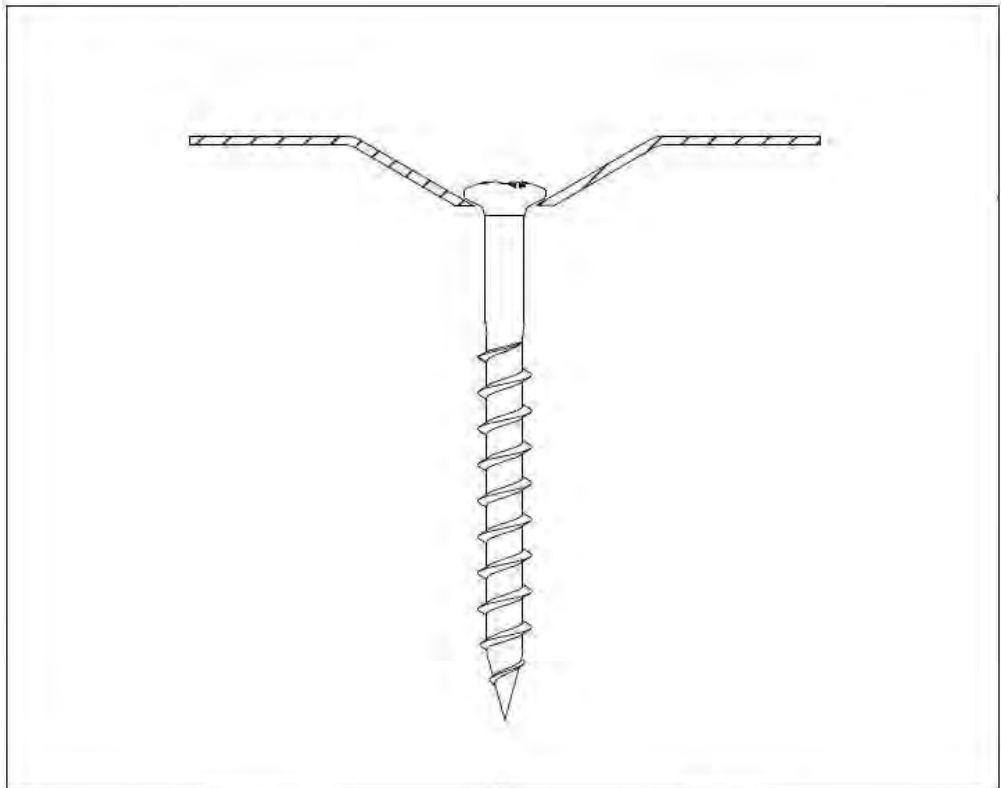

DVP-DF-7070D	GBS 6,0 x L

Combination:
Eurofast DVP-DF-7070D
Eurofast GBS 6,0 x L

Van Roij Fasteners Europe b.v.
Jan Tooropstraat 16
NL-5753 DK Deurne
copyright © 12.2015