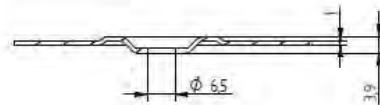

DVP-EF-7010N

DFHD 6,7 x 32

Eurofast
DVP-EF-7010N

Combination:
Eurofast DVP-EF-7010N
Eurofast DFHD 6,7 x 32

Van Roij Fasteners Europe b.v.
Jan Tooropstraat 16
NL-5753 DK Deurne
copyright © 12.2015