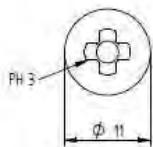

Combination:
Eurofast DVP-EF-5010N
Eurofast DFHD 6,7 x 32

Van Roij Fasteners Europe b.v.
Jan Tooropstraat 16
NL-5753 DK Deurne
copyright © 12.2015