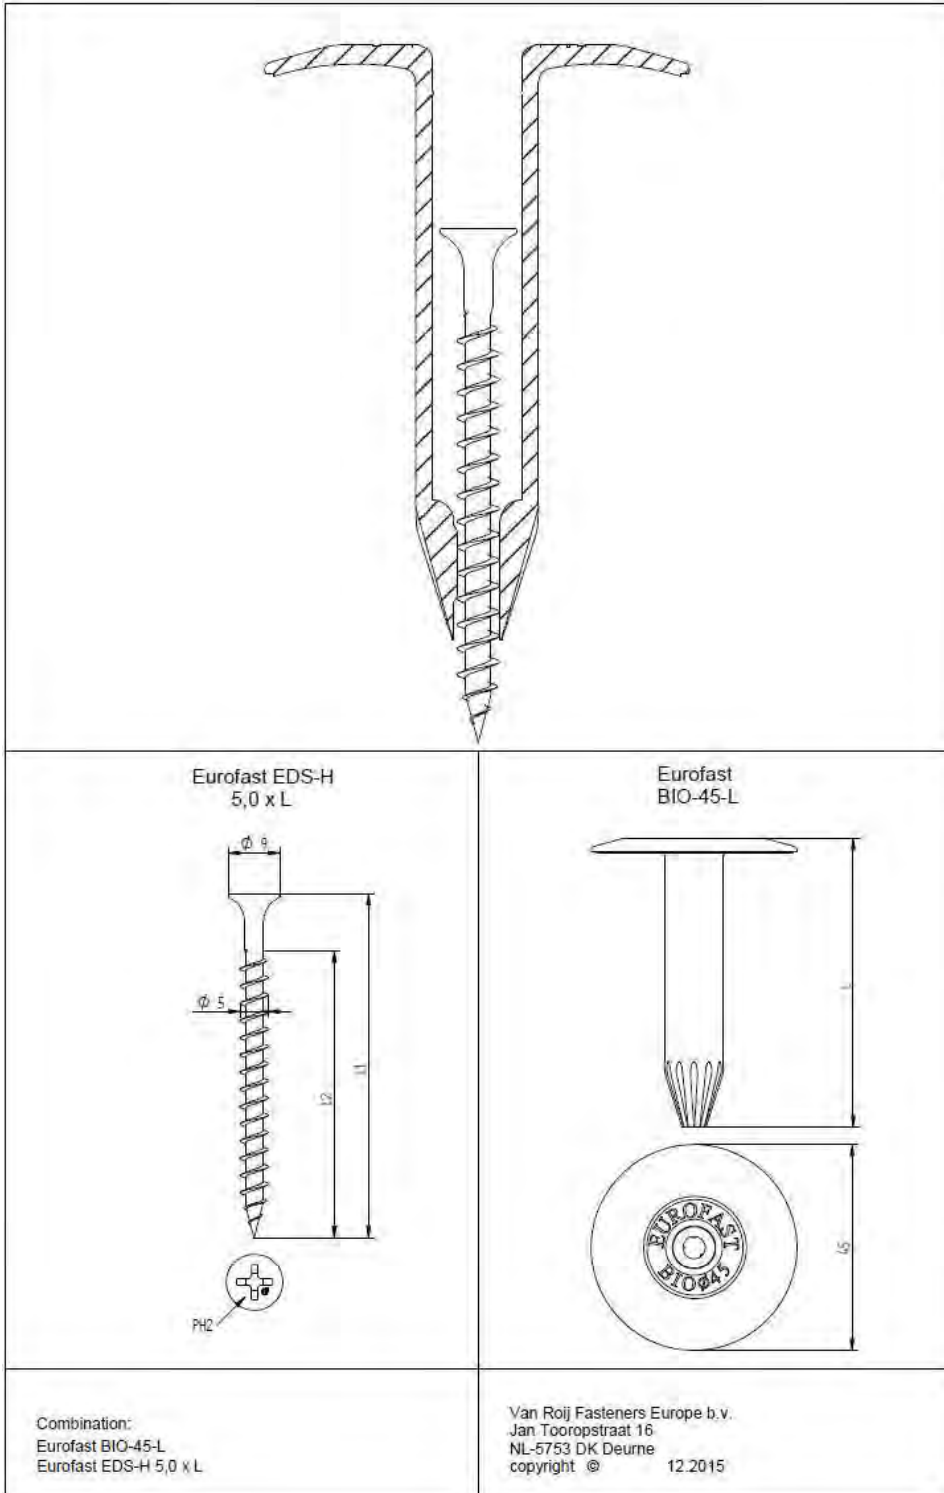

Range EDS-H 5,0 x L

BIO-45-L	EDS-H 5,0 x L