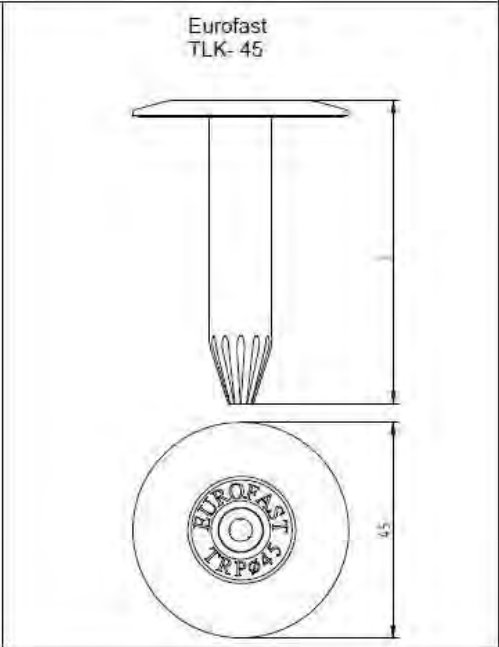

TLK- 45 x L	GBS 6,0 x L

Combination:
Eurofast TLK- 45 x L
Eurofast GBS 6,0 x L

Van Rijn Fasteners Europe b.v.
Jan Tooropstraat 16
NL-5753 DK Deurne
copyright © 12.2015