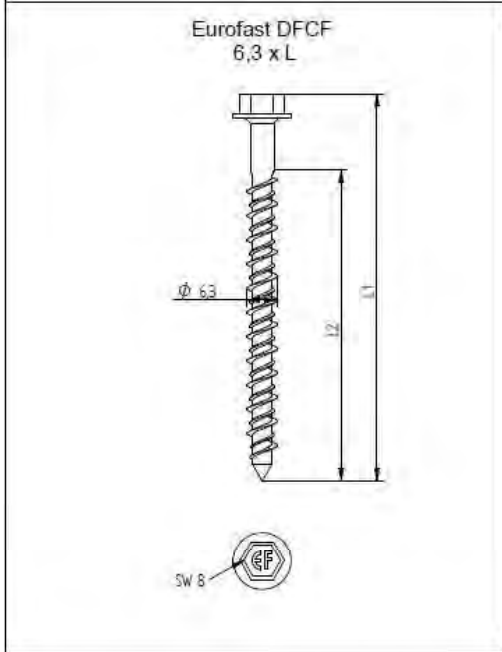

DVP-EF-7010N	DFCF 6,3 x L

Combination:
Eurofast DVP-EF-7010N
Eurofast DFCF 6,3 x L

Van Roij Fasteners Europe b.v.
Jan Tooropstraat 16
NL-5753 DK Deurne
copyright © 12.2015