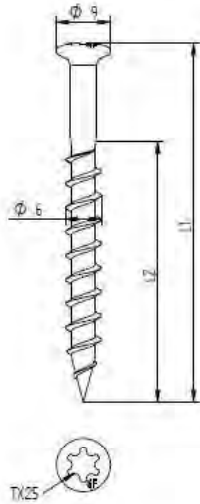

Combination:
Eurofast DVP-DF-8240H
Eurofast GBS 6,0 x L

Van Roij Fasteners Europe b.v.
Jan Tooropstraat 16
NL-5753 DK Deurne
copyright © 12.2015

DVP-DF-8240D

GBS 6,0 x L

Eurofast GBS
6,0 x L

Eurofast
DVP-DF-8240D