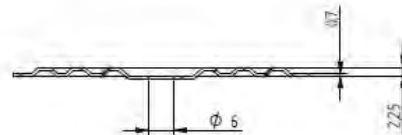

DVP-EF-7007N

DFCF 6,3 x L

Combination:
Eurofast DVP-EF-7007N
Eurofast DFCF 6,3 x L

Van Rijn Fasteners Europe b.v.
Jan Tooropstraat 16
NL-5753 DK Deurne
copyright © 12.2015