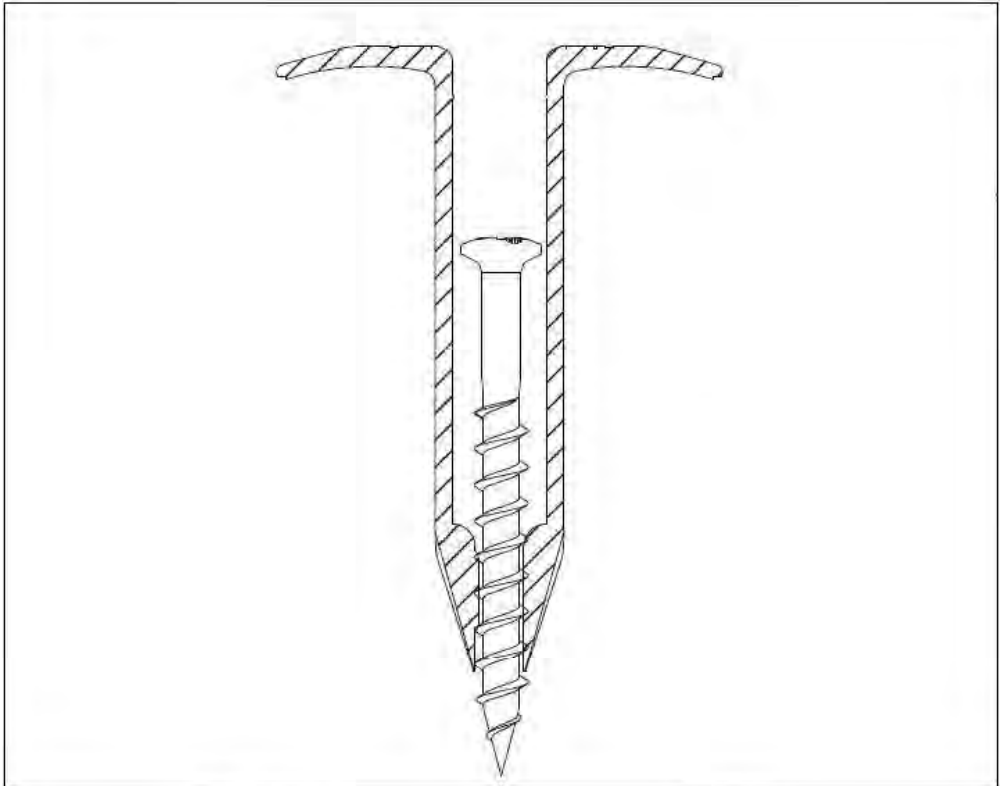

BIO-45-L	GBSA2 6,0 x L

Combination:
Eurofast BIO-45-L
Eurofast GBS-A2 6,0 x L

Van Roij Fasteners Europe b.v.
Jan Tooropstraat 16
NL-5753 DK Deurne
copyright © 12.2015