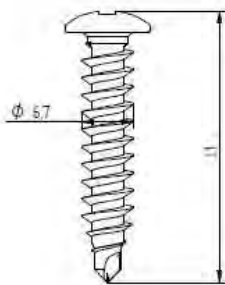

Eurofast DFHD
6,7 x 32