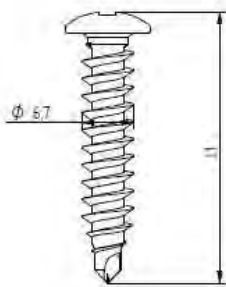

Eurofast DFHD
6,7 x 32