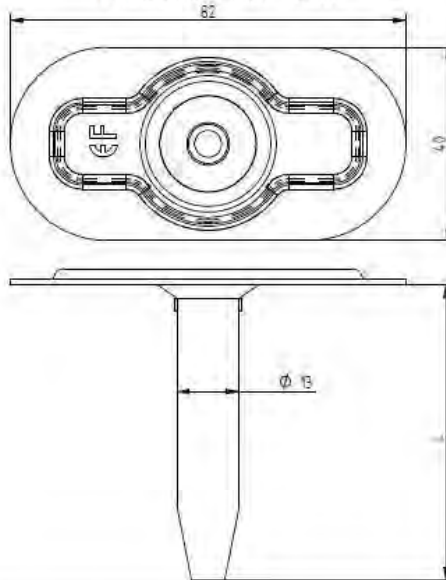

KMT-15 + DVPKMT-8240D

EDS-B-4,8 x L

Combination:
Eurofast KMT-15 + DVPKMT-8240D
Eurofast EDS-B-4,8 x L

Van Roij Fasteners Europe b.v.
Jan Tooropstraat 16
NL-5753 DK Deurne
copyright © 12.2015