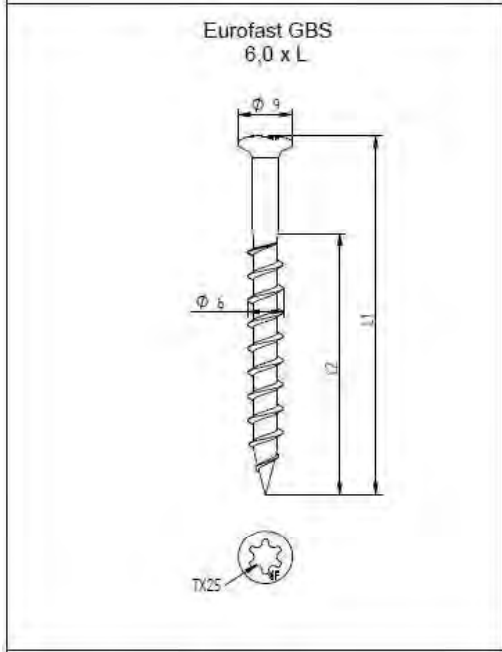

DVP-DF-7070D	GBS 6,0 x L

Combination:
Eurofast DVP-DF-7070D
Eurofast GBS 6,0 x L

Van Roij Fasteners Europe b.v.
Jan Tooropstraat 16
NL-5753 DK Deurne
copyright © 12.2015