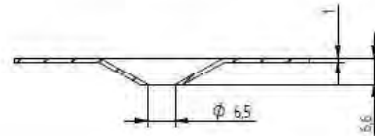

DVP-EF-7010D

DFHD 6,7 x 32

Eurofast
DVP-EF-7010D

Combination:
Eurofast DVP-EF-7010D
Eurofast DFHD 6,7 x 32

Van Roij Fasteners Europe b.v.
Jan Tooropstraat 16
NL-5753 DK Deurne
copyright © 12.2015