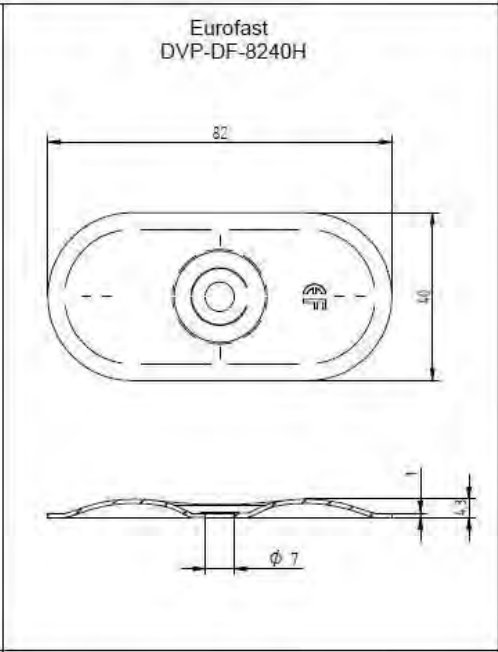

DVP-DF-8240H	GBSA2 6,0 x L

Combination:
Eurofast DVP-DF-8240H
Eurofast GBS-A2 6,0 x L

Van Roij Fasteners Europe b.v.
Jan Tooropstraat 16
NL-5753 DK Deurne
copyright © 12.2015