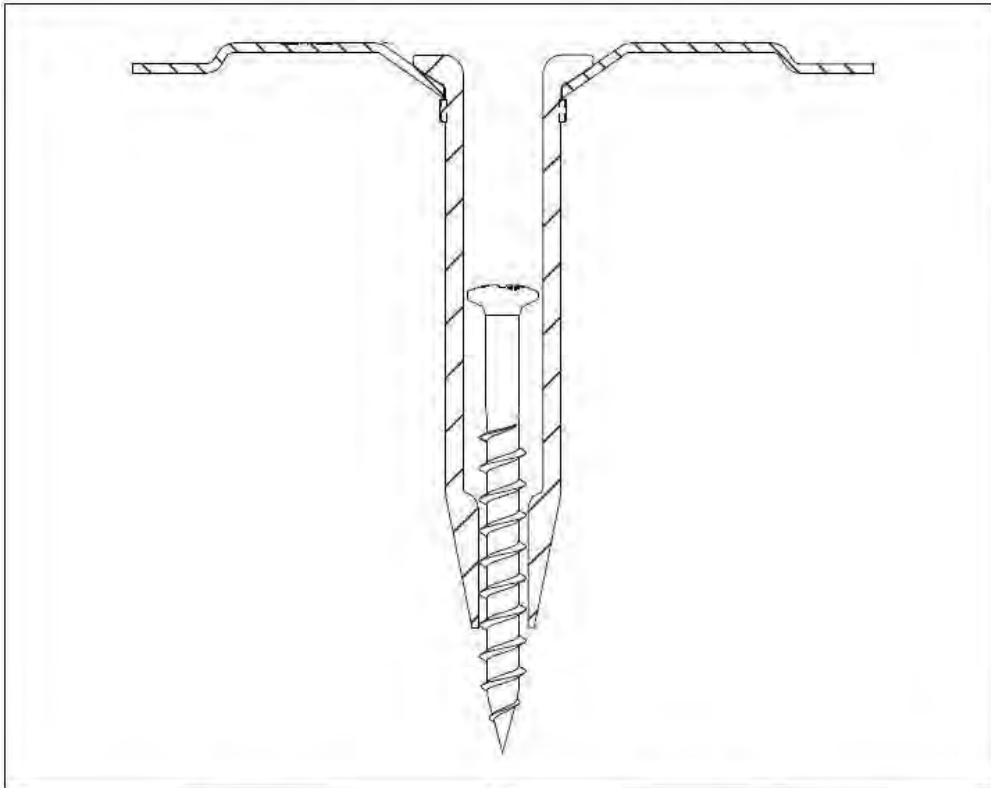

Eurofast KMT-15
Eurofast DVPKMT-8240D

KMT-15 + DVP-KMT-8240D

GBS 6,0 x L

Eurofast GBS
6,0 x L