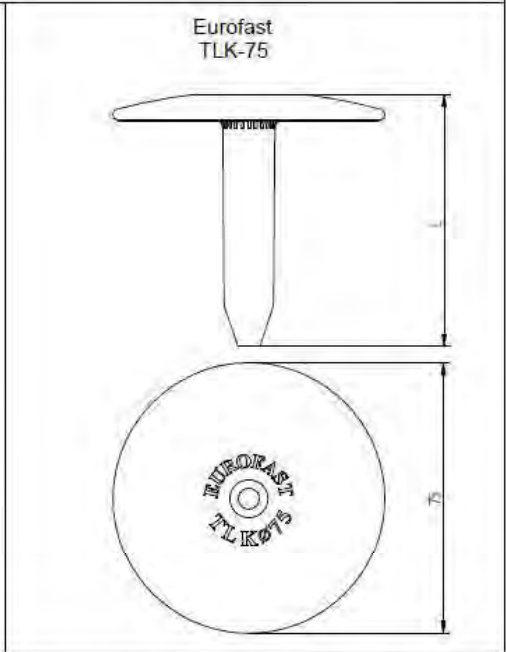

TLK- 75	EDS-B-4,8 x L

Combination:
Eurofast TLK- 75
Eurofast EDS-B-4,8 x L

Van Røij Fasteners Europe b.v.
Jan Tooropstraat 16
NL-5753 DK Deurne
copyright © 12.2015