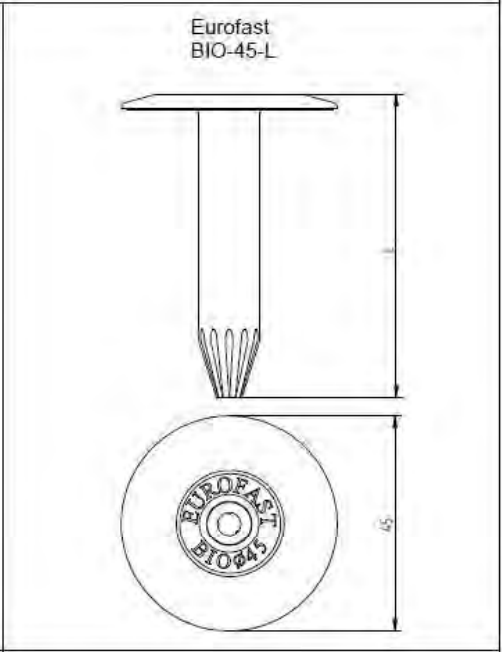

BIO-45-L	GBSA2 6,0 x L

Combination:
Eurofast BIO-45-L
Eurofast GBS-A2 6,0 x L

Van Roij Fasteners Europe b.v.
Jan Tooropstraat 16
NL-5753 DK Deurne
copyright © 12.2015