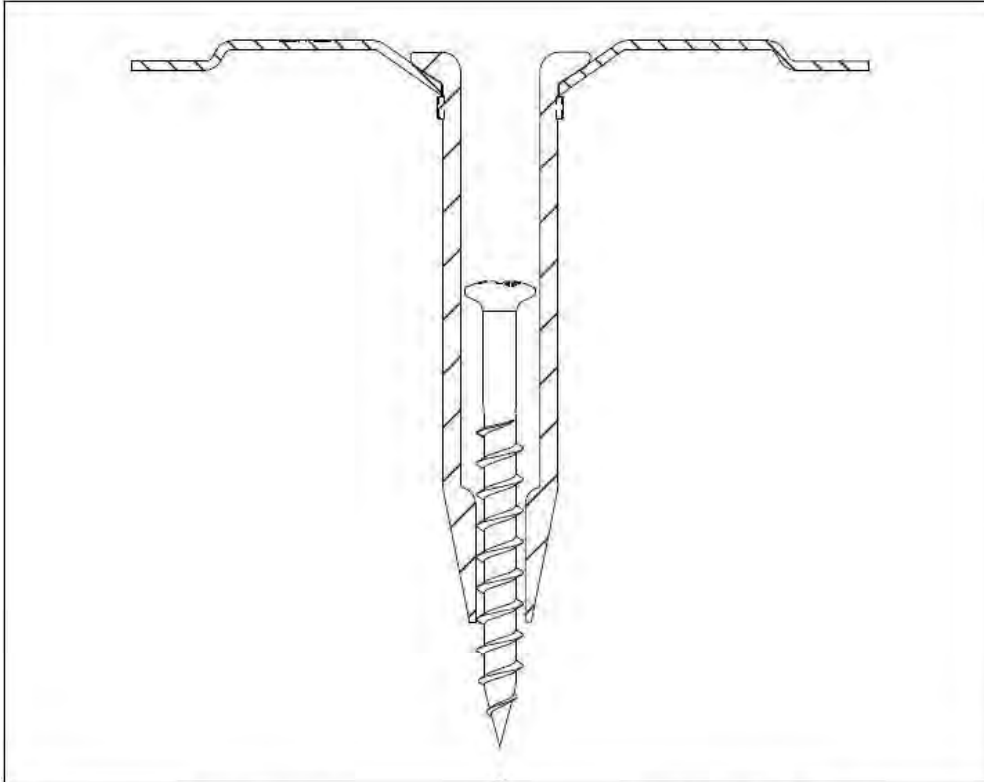

Eurofast KMT-15
Eurofast DVPKMT-8240D

KMT-15 + DVP-KMT-8240D

GBSA2 6,0 x L

Eurofast GBS-A2
6,0 x L