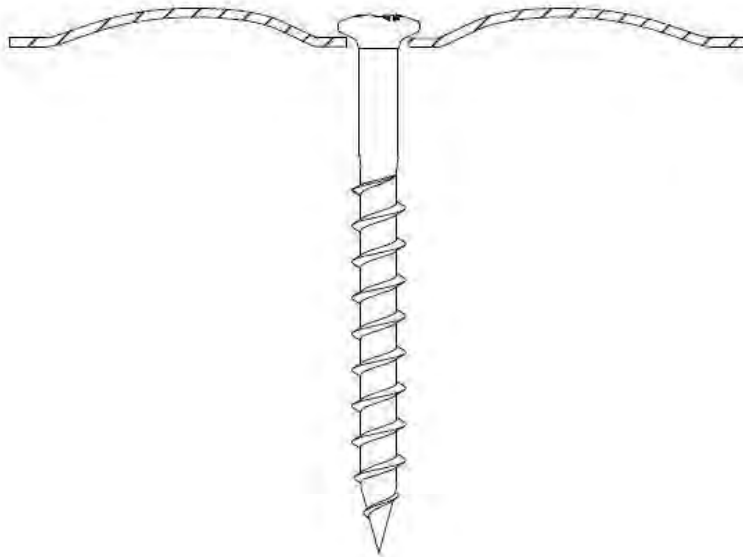

DVP-DF-8240H

GBS 6,0 x L