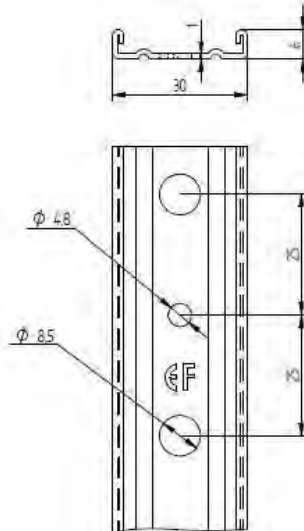

Eurofast
EDF-BAR-F