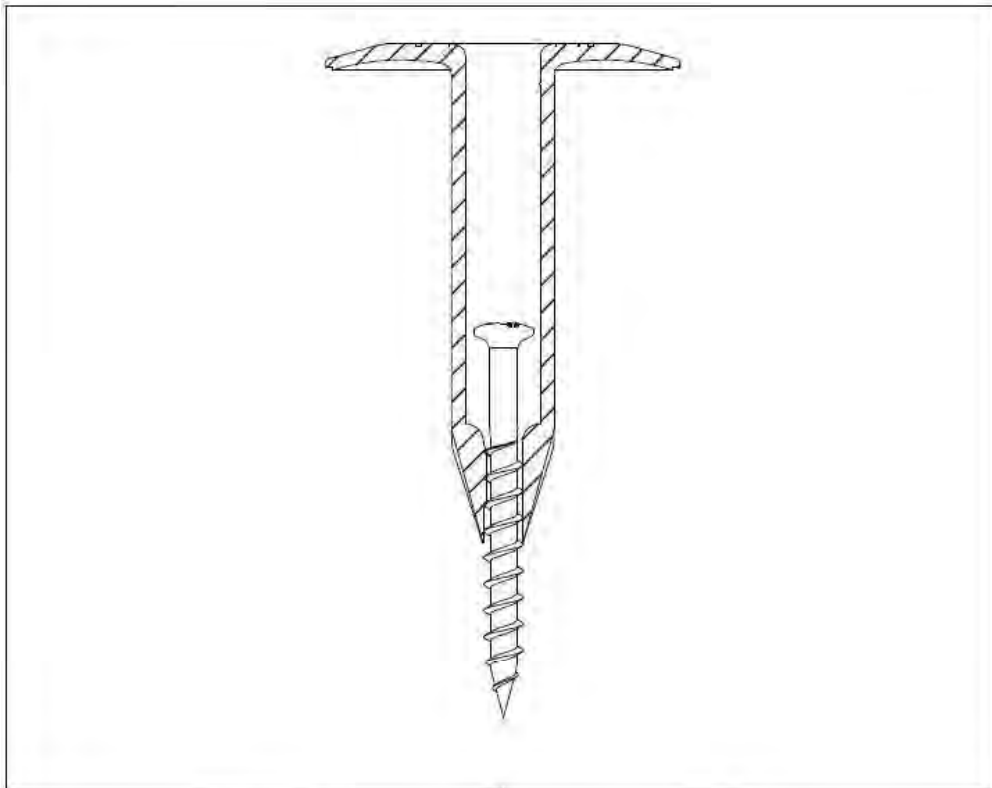

Eurofast
TLK- 45

TLK- 45 x L

GBSA2 6,0 x L

Eurofast GBS-A2
6,0 x L