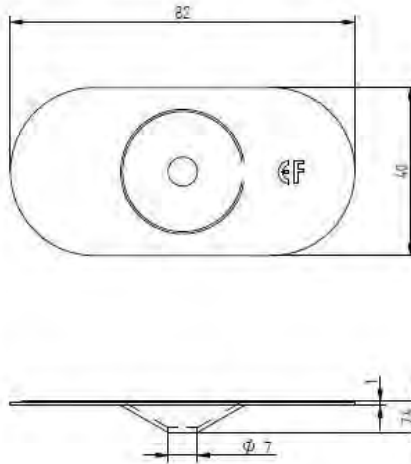

Combination:
Eurofast DVP-DF-8240H
Eurofast GBS-A2 6,0 x L

Van Roij Fasteners Europe b.v.
Jan Tooropstraat 16
NL-5753 DK Deurne
copyright © 12.2015

DVP-DF-8240D

GBSA2 6,0 x L

Eurofast GBS-A2
6,0 x L

Eurofast
DVP-DF-8240D