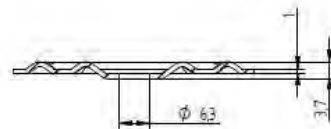

Combination:
Eurofast DVP-EF-5010N
Eurofast DFCF 6,3 x L

Van Roij Fasteners Europe b.v.
Jan Tooropstraat 16
NL-5753 DK Deurne
copyright © 12.2015