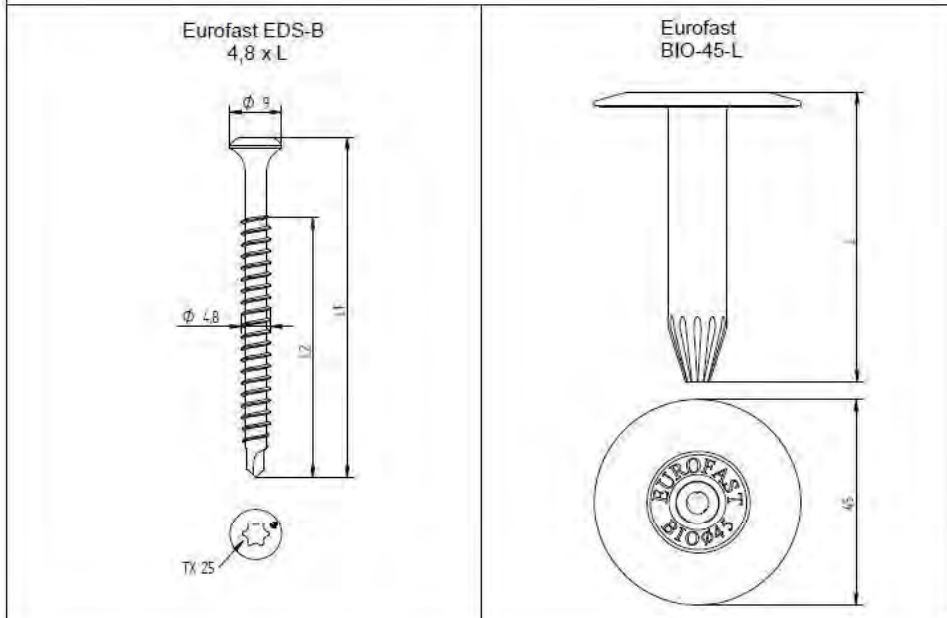

Range EDS-B-4,8 x L

BIO-45-L	EDS-B-4,8 x L

Combination:
Eurofast BIO-45-L
Eurofast EDS-B-4,8 x L

Van Roij Fasteners Europe b.v.
Jan Tooropstraat 16
NL-5753 DK Deurne
copyright © 12.2015