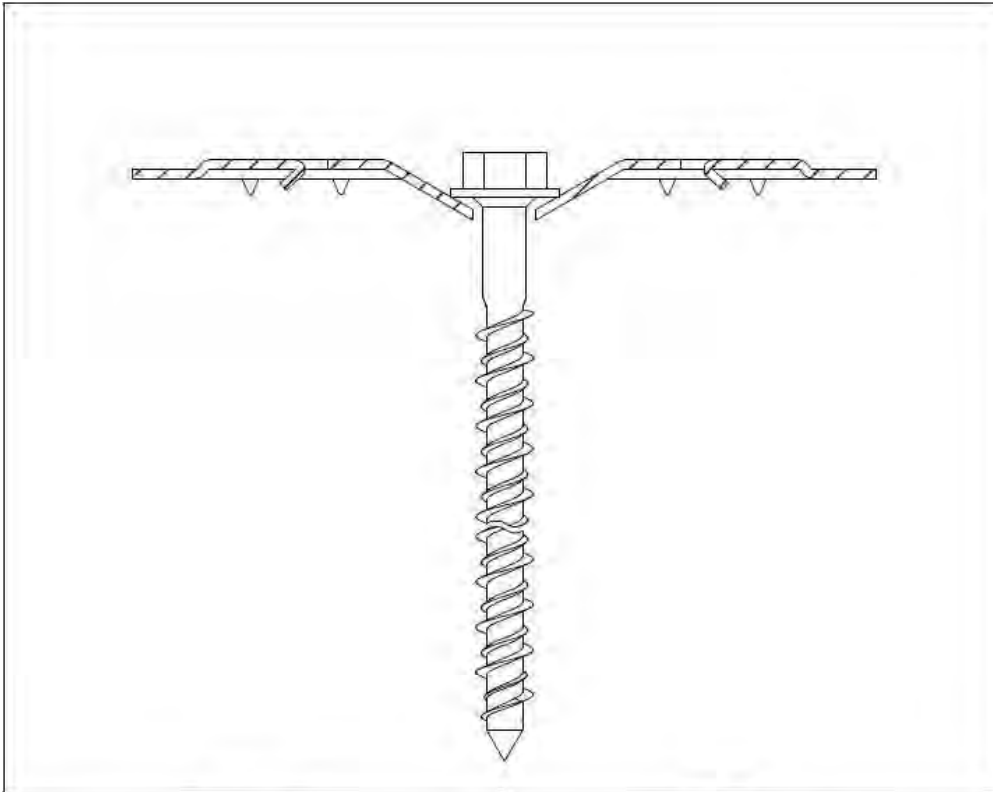

Eurofast
DVP-DFB8240D

DVP-DFB8240D

DFCF 6,3 x L

Eurofast DFCF
6,3 x L