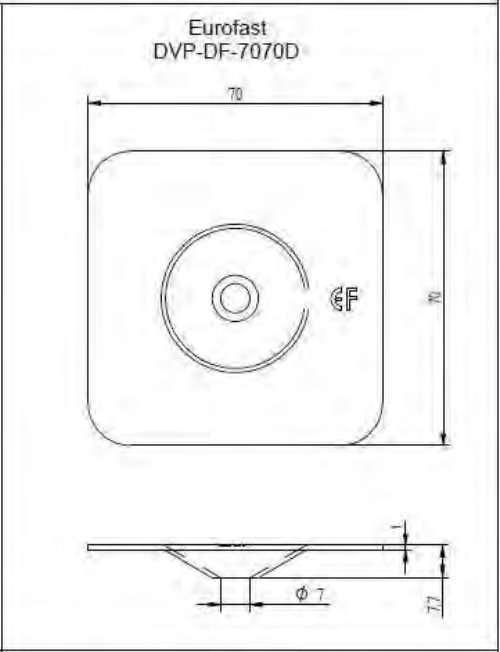

DVP-DF-7070D	GBS 6,0 x L

Combination:
Eurofast DVP-DF-7070D
Eurofast GBS 6,0 x L

Van Roij Fasteners Europe b.v.
Jan Tooropstraat 16
NL-5753 DK Deurne
copyright © 12.2015