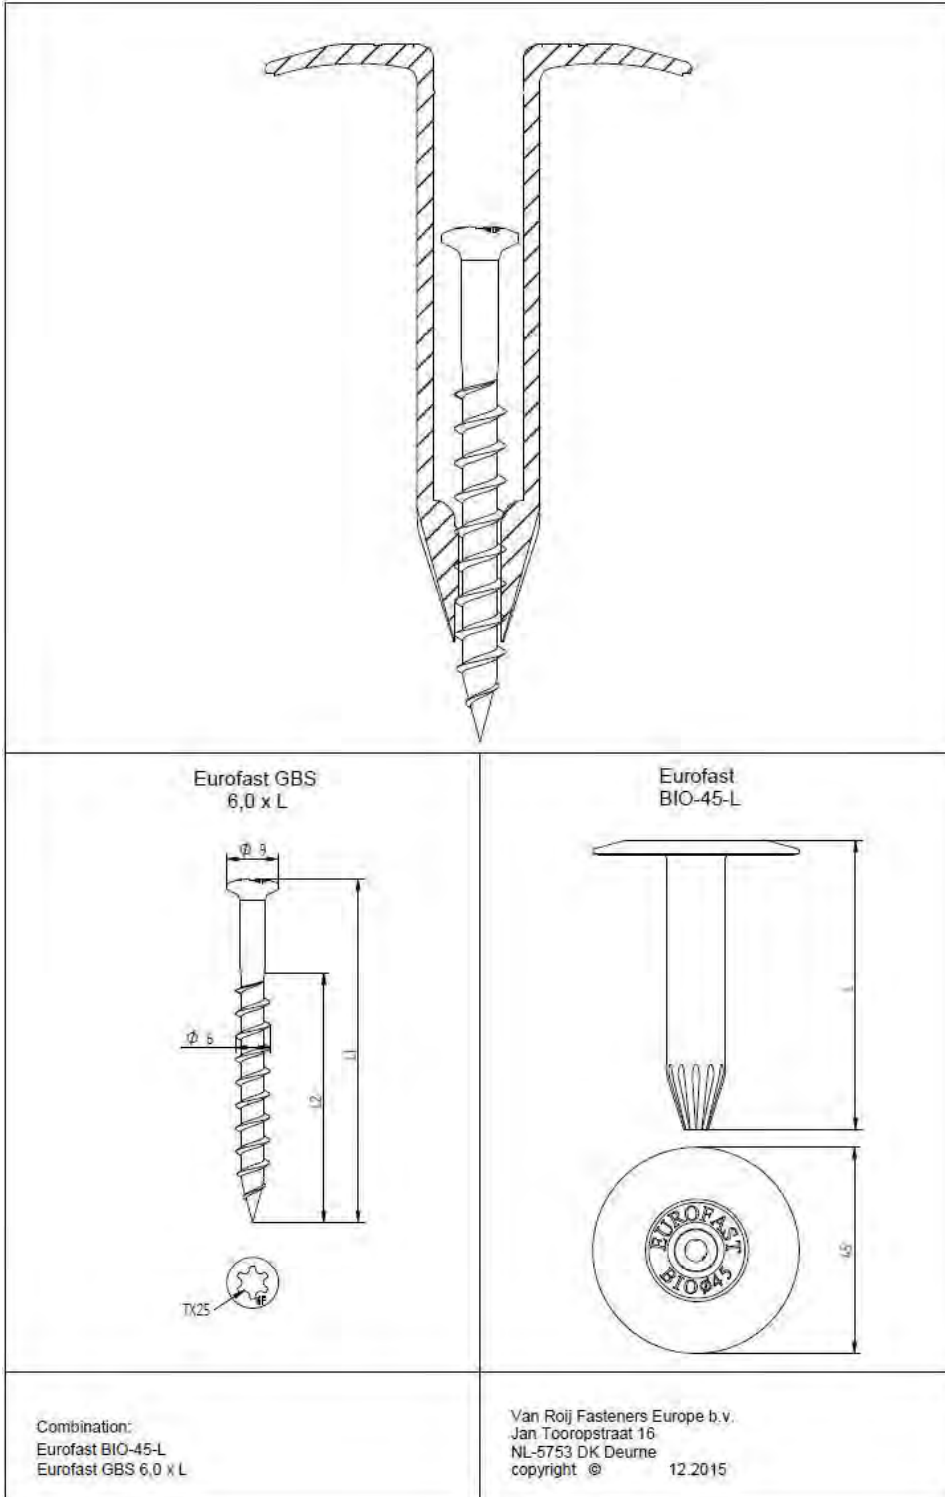

VRF Eurofast
TLK Ø 45

Van Roij Fasteners Europe b.v.

Combination:
Eurofast TLK Ø 45 x L
Eurofast GBS 8,0 x L

Range GBS-6,0 x L

BIO-45-L	GBS 6,0 x L
----------	-------------

Eurofast GBS
6,0 x L

Eurofast
TLK-75