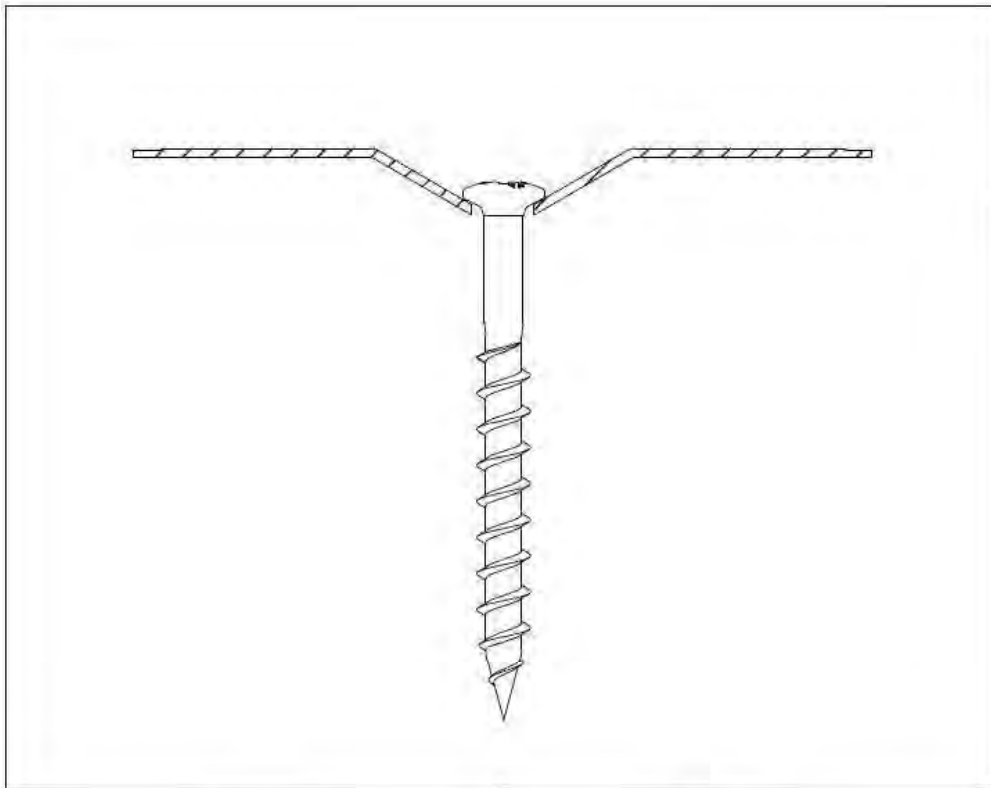

Eurofast
DVP-DF-8240D

DVP-DF-8240D

GBS 6,0 x L

Eurofast GBS
6,0 x L