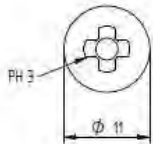

DVP-EF-7010D

DFHD 6,7 x 32

Eurofast DFHD
6,7 x 32

Combination:
Eurofast DVP-EF-7010D
Eurofast DFHD 6,7 x 32

Van Roij Fasteners Europe b.v.
Jan Tooropstraat 16
NL-5753 DK Deurne
copyright © 12.2015