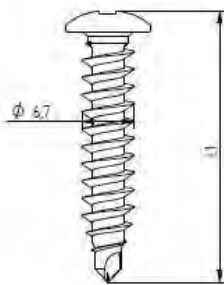

Eurofast DFHD
6,7 x 32