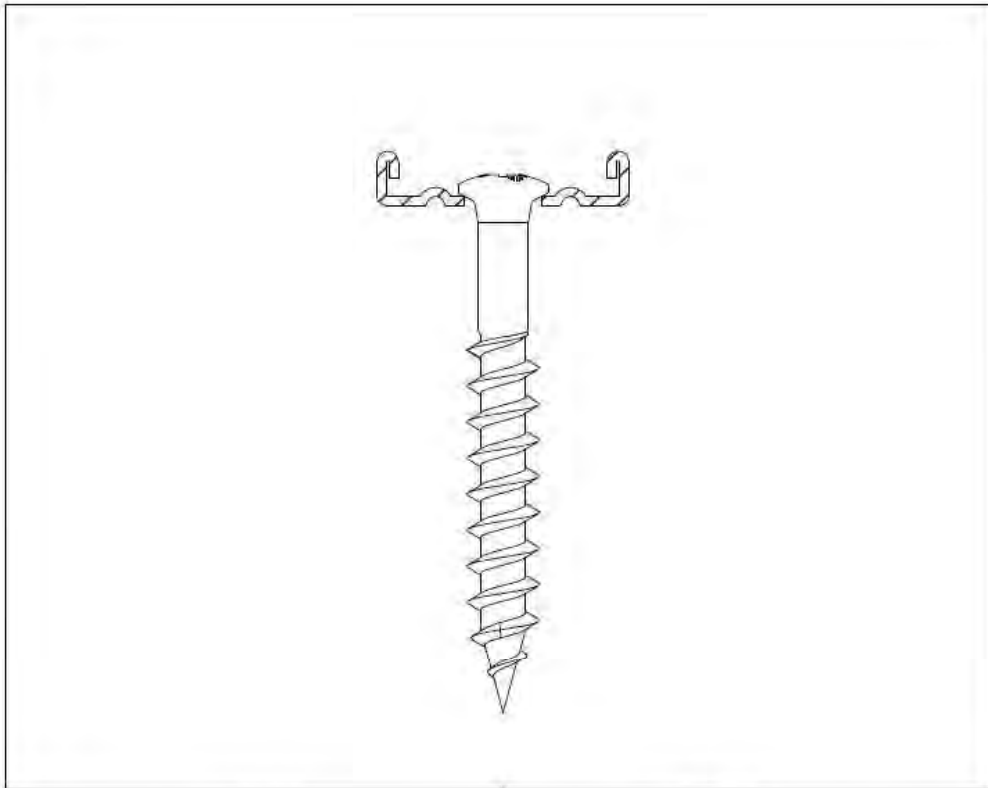

Eurofast
EDF-BAR-F

Eurofast
GBS-8,0 x L