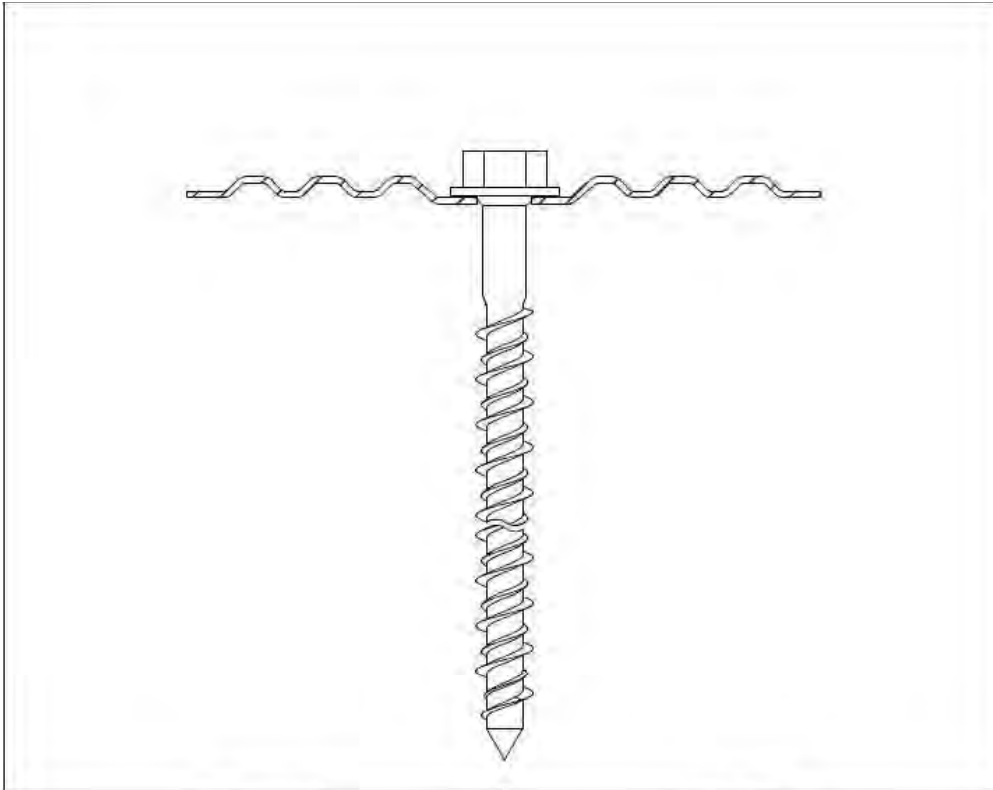

Eurofast
DVP-EF-7007N

DVP-EF-7007N

DFCF 6,3 x L

Eurofast DFCF
6,3 x L