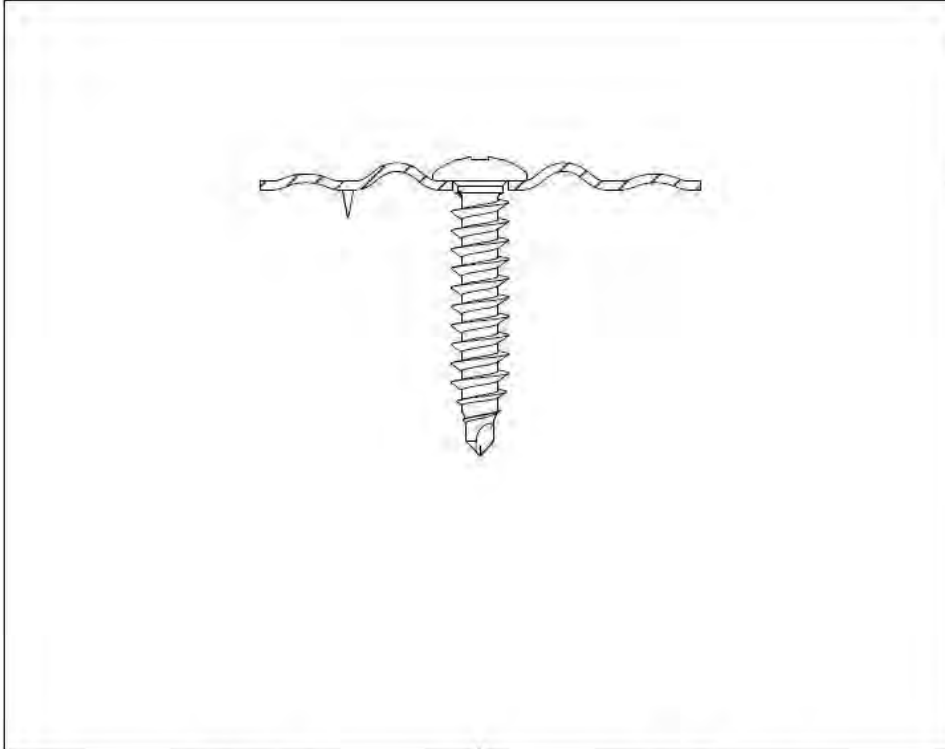

Range DFHD 6,7 x 32

DVP-EFB-51NS	DFHD 6,7 x 32

Combination: Eurofast DVP-EFB-51NS Eurofast DFHD 6,7 x 32	Van Roij Fasteners Europe b.v. Jan Tooropstraat 16 NL-5753 DK Deurne copyright © 12.2015