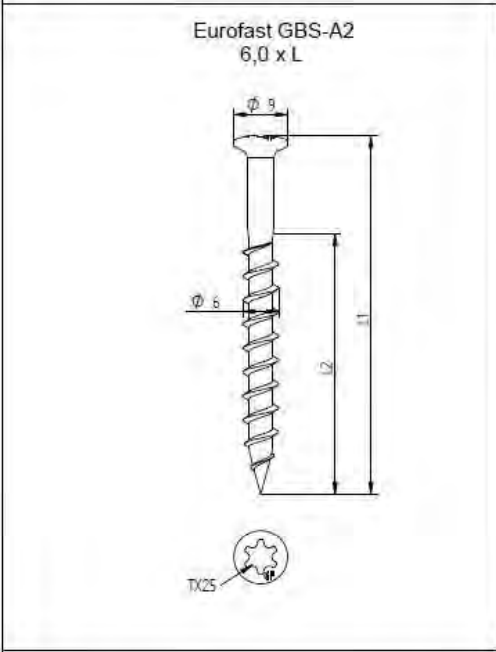

DVP-DF-8240H	GBSA2 6,0 x L

Combination:
Eurofast DVP-DF-8240H
Eurofast GBS-A2 6,0 x L

Van Roij Fasteners Europe b.v.
Jan Tooropstraat 16
NL-5753 DK Deurne
copyright © 12.2015