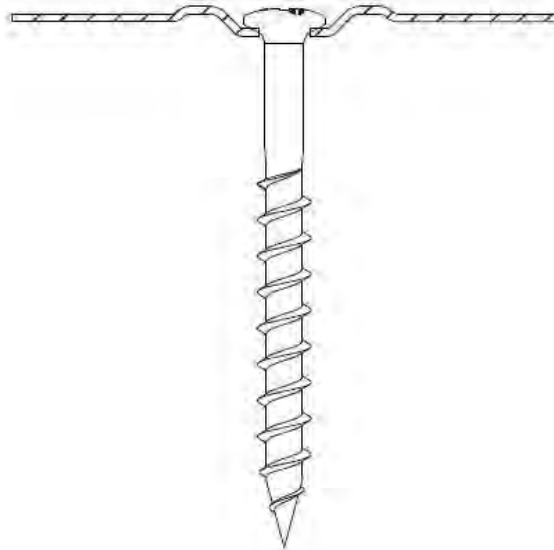

DVP-EF-7010N

GBSA2 6,0 x L