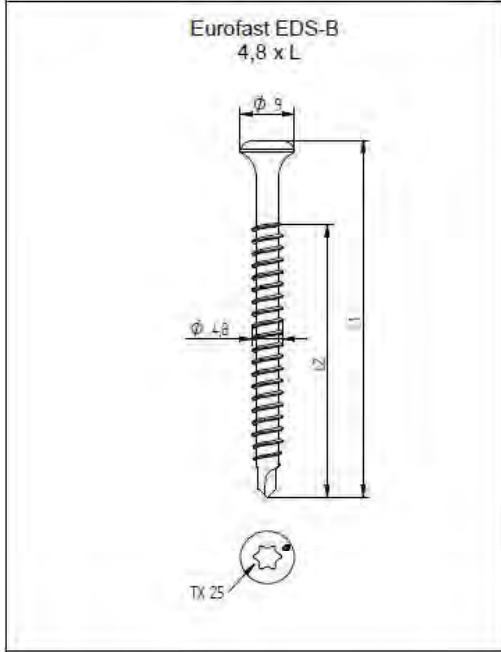

TRP-45 x L	EDS-B-4,8 x L

Combination:
Eurofast TRP-45 x L
Eurofast EDS-B-4,8 x L

Van Roij Fasteners Europe b.v.
Jan Tooropstraat 16
NL-5753 DK Deurne
copyright © 12.2015