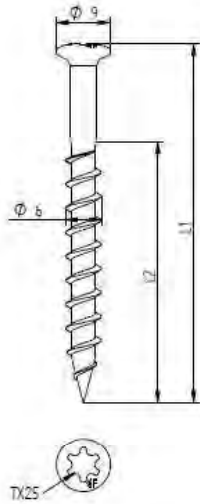

Combination:
Eurofast DVP-DF-8240R
Eurofast GBS 6,0 x L

Van Roij Fasteners Europe b.v.
Jan Tooropstraat 16
NL-5753 DK Deurne
copyright © 12.2015

DVP-DF-8240H

GBS 6,0 x L

Eurofast GBS
6,0 x L

Eurofast
DVP-DF-8240H