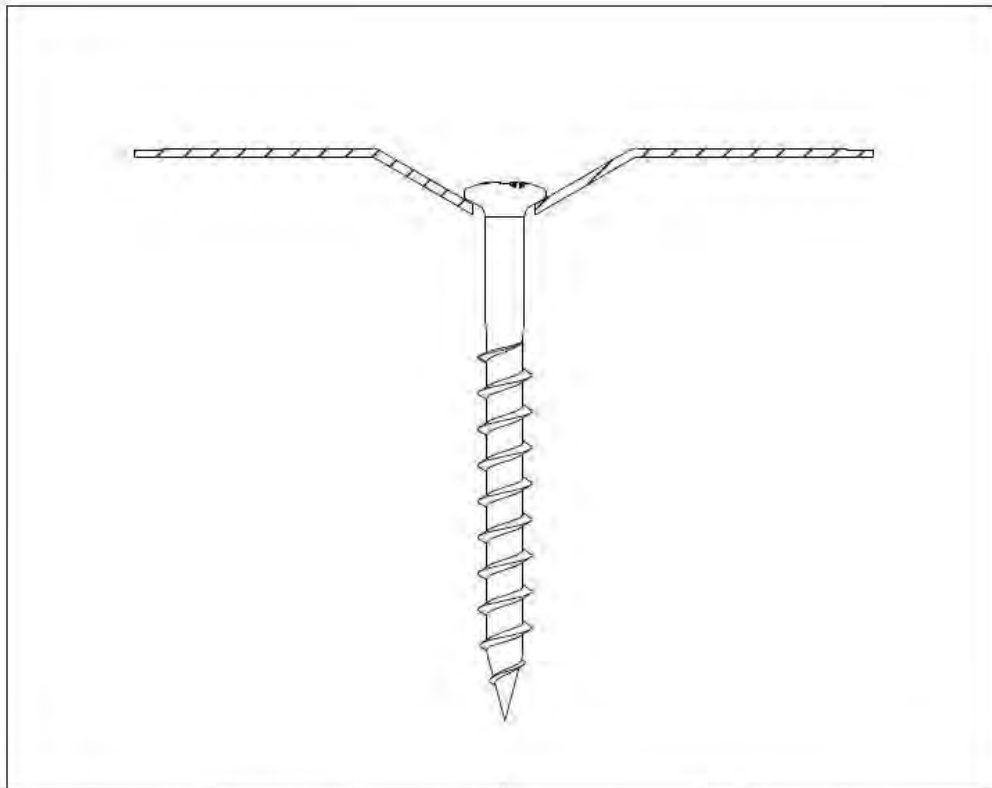

Eurofast
DVP-DF-8240D

DVP-DF-8240D

GBSA2 6,0 x L

Eurofast GBS-A2
6,0 x L