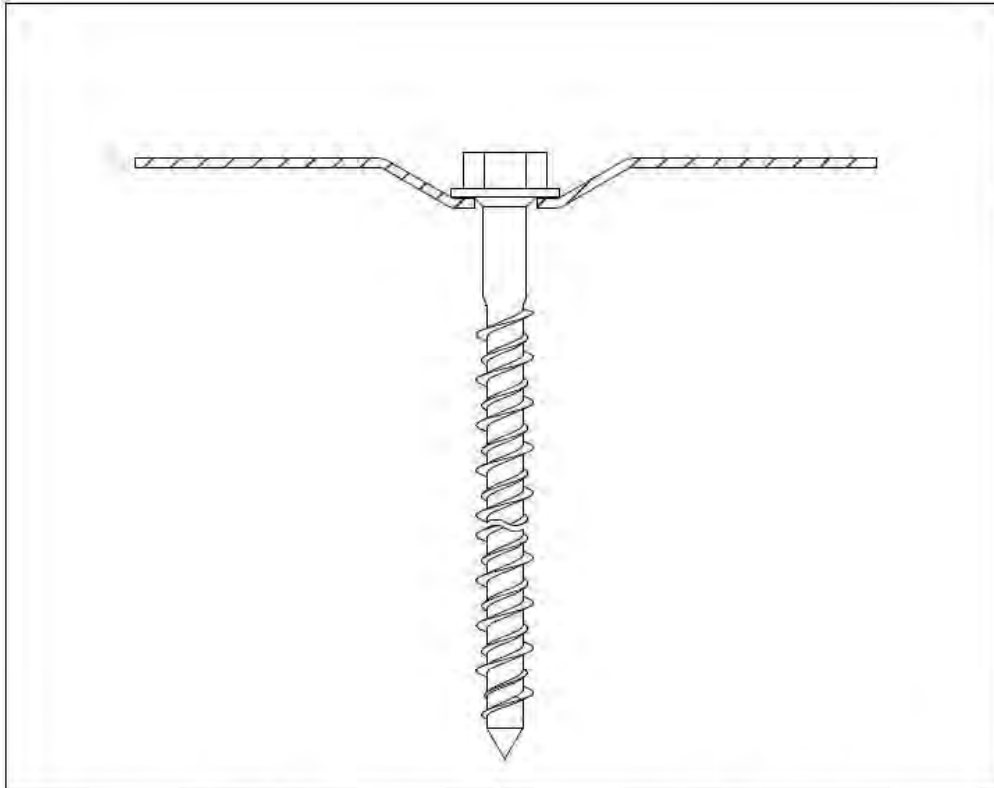

Eurofast
DVP-DF-8240R

DVP-DF-8240R

DFCF 6,3 x L

Eurofast DFCF
6,3 x L