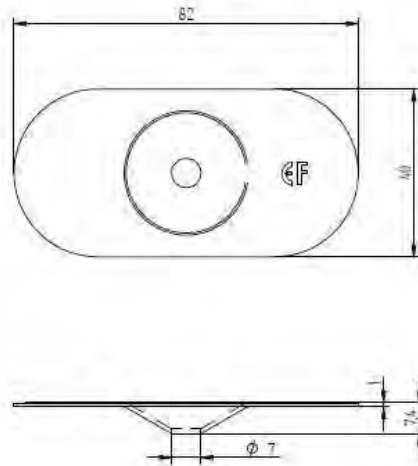

Combination:
Eurofast DVP-DF-8240H
Eurofast GBS 6,0 x L

Van Roij Fasteners Europe b.v.
Jan Tooropstraat 16
NL-5753 DK Deurne
copyright © 12.2015

DVP-DF-8240D

GBS 6,0 x L

Eurofast GBS
6,0 x L

Eurofast
DVP-DF-8240D