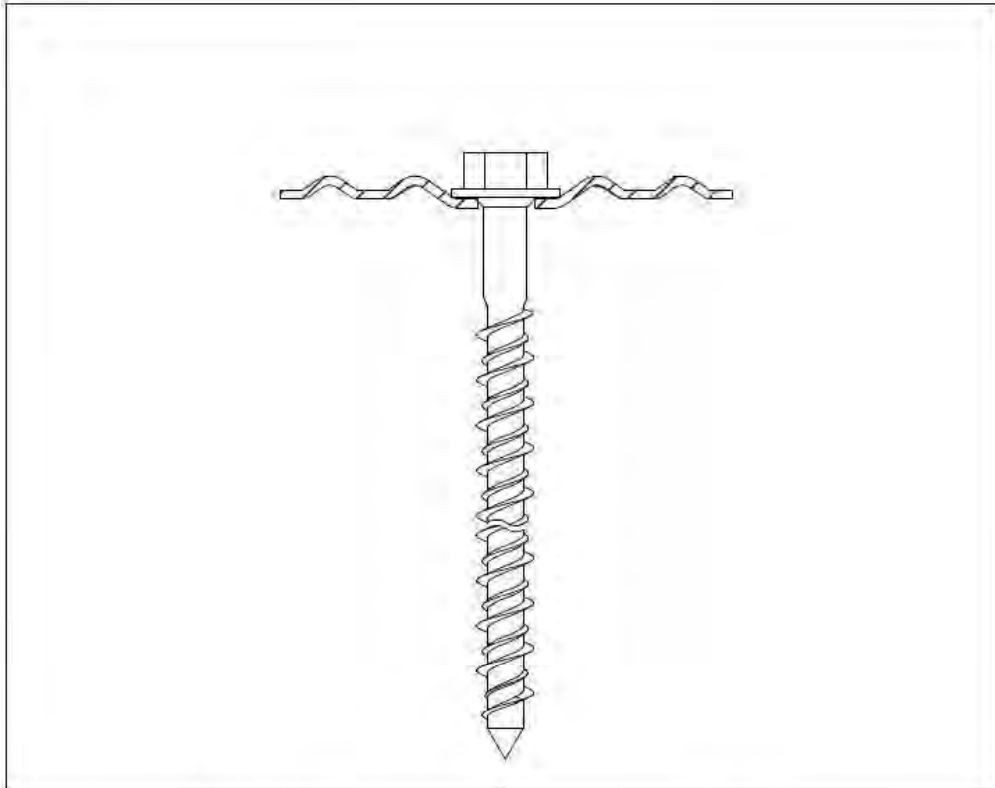

Eurofast
DVP-EF-5010N

Eurofast DFCF
6,3 x L