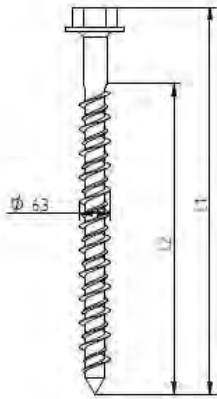

DVP-EF-7007N

DFCF 6,3 x L

Combination:
Eurofast DVP-EF-7007N
Eurofast DFCF 6,3 x L

Van Rijn Fasteners Europe b.v.
Jan Tooropstraat 16
NL-5753 DK Deurne
copyright © 12.2015