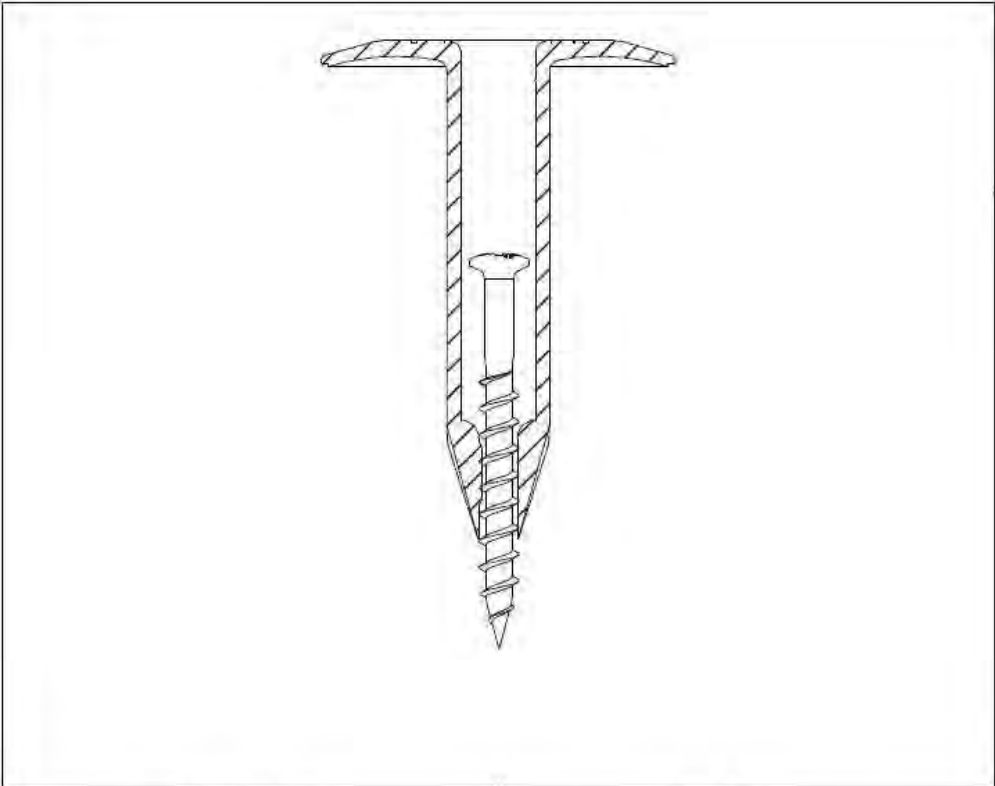

TLK- 45 x L	GBS 6,0 x L

Combination:
Eurofast TLK- 45 x L
Eurofast GBS 6,0 x L

Van Rijn Fasteners Europe b.v.
Jan Tooropstraat 16
NL-5753 DK Deurne
copyright © 12.2015