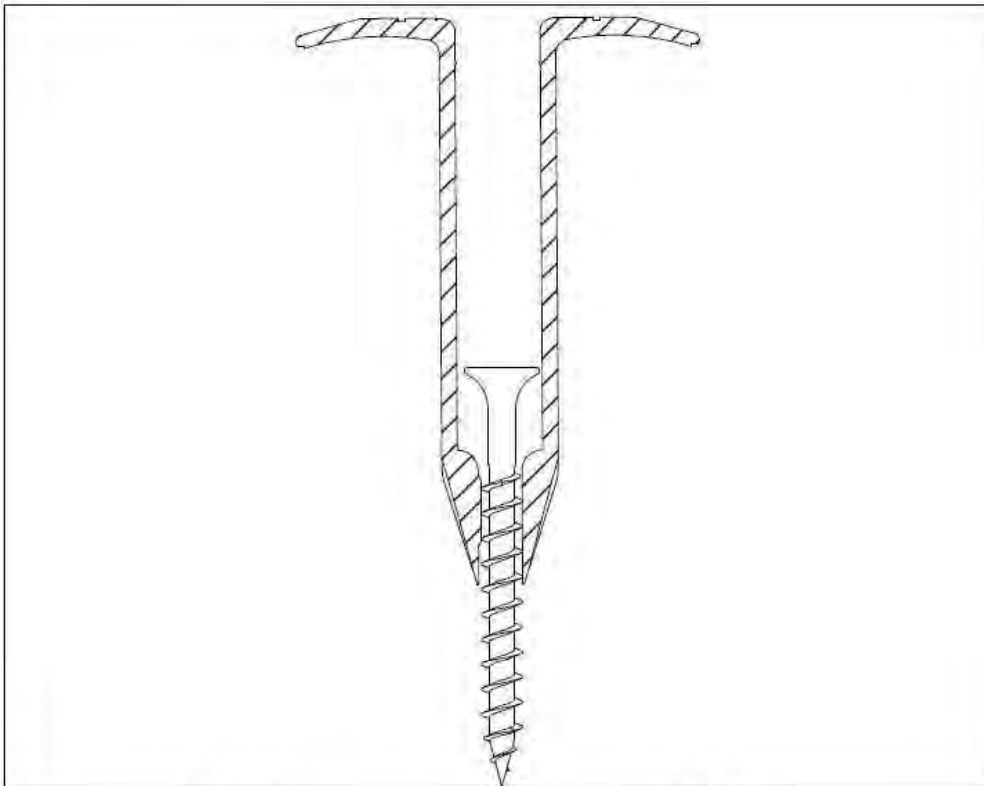

TRP-45 x L

EDS-H 5,0 x L

Eurofast EDS-H
5,0 x L