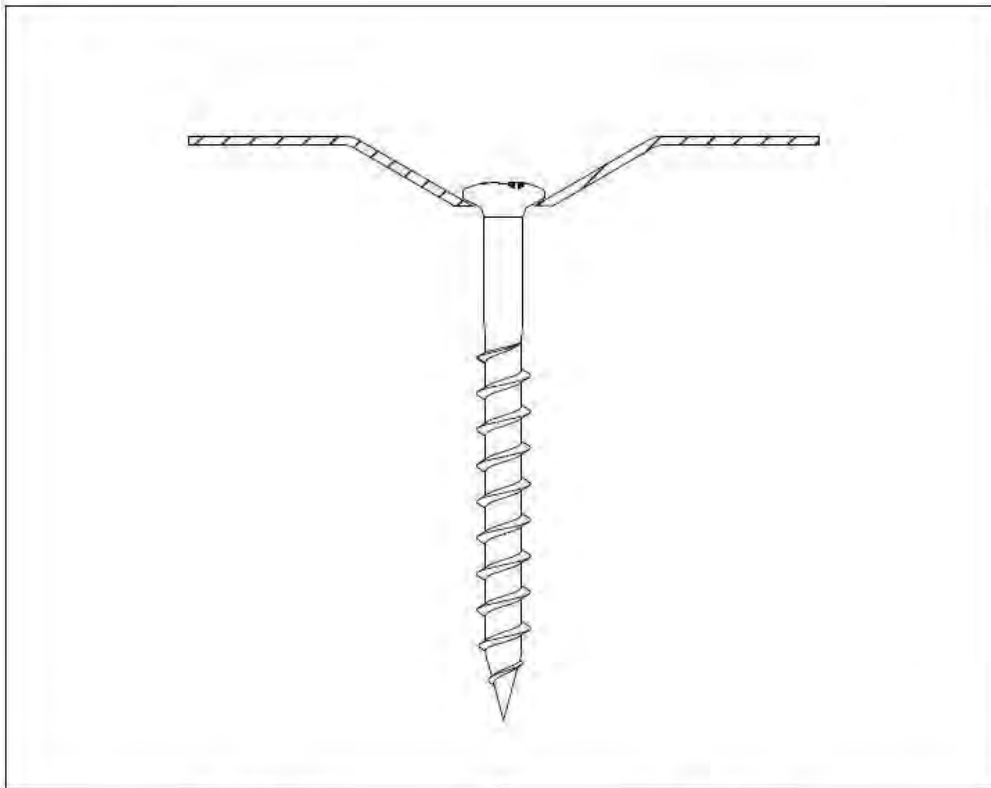

Eurofast
DVP-DF-7070D

DVP-DF-7070D

GBSA2 6,0 x L

Eurofast GBS-A2
6,0 x L