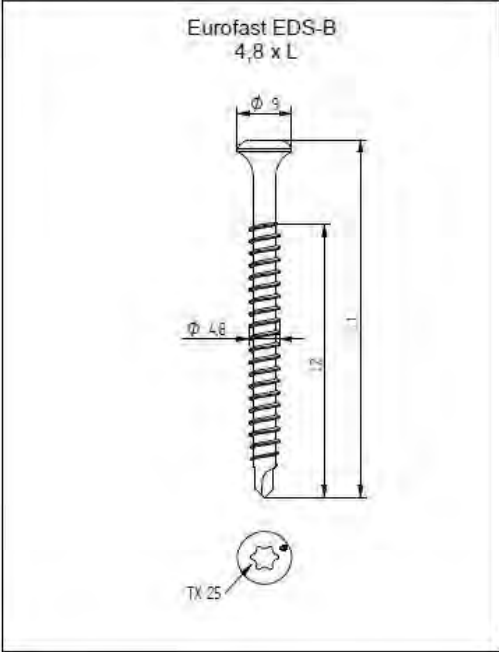

TLK- 45 x L	EDS-B-4,8 x L

Combination:
Eurofast TLK- 45 x L
Eurofast EDS-B-4,8 x L

Van Roij Fasteners Europe b.v.
Jan Tooropstraat 16
NL-5753 DK Deurne
copyright © 12.2015