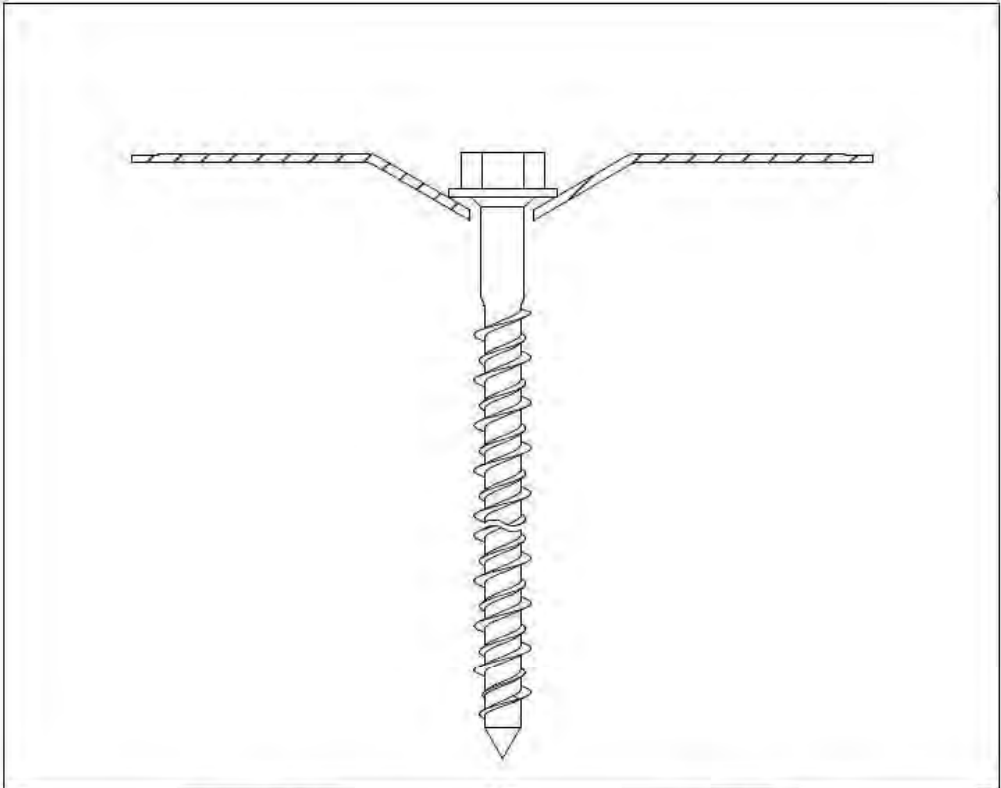

DVP-DF-8240D	DFCF 6,3 x L

Combination: Eurofast DVP-DF-8240D Eurofast DFCF 6,3 x L	Van Roij Fasteners Europe b.v. Jan Tooropstraat 16 NL-5753 DK Deurne copyright © 12.2015