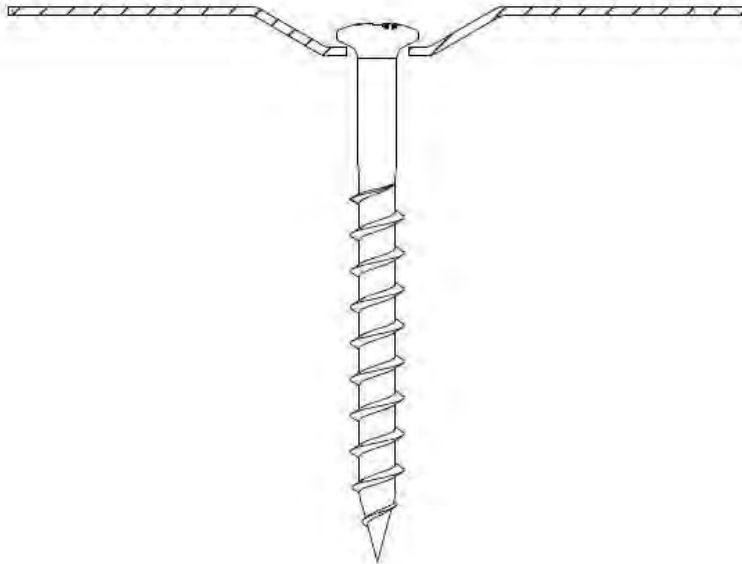

DVP-DF-8240R

GBSA2 6,0 x L