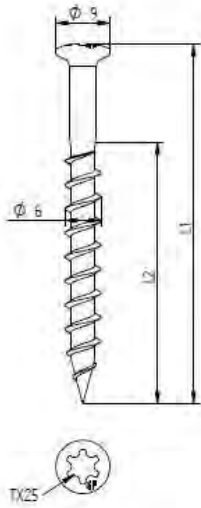

Eurofast
DVP-EF-51N

Combination:
Eurofast DVP-EF-51N
Eurofast GBS-A2 6,0 x L

Van Roij Fasteners Europe b.v.
Jan Tooropstraat 16
NL-5753 DK Deurne
copyright © 12.2015

DVP-DFB-8240D

GBSA2 6,0 x L

Eurofast GBS-A2
6,0 x L